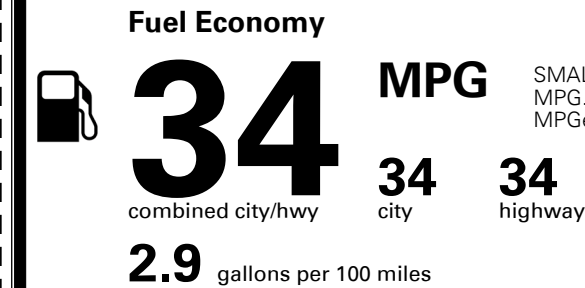

MSRP INCLUDING OPTIONS

\$ 47,580.00

INLAND FREIGHT AND HANDLING

\$ 1,415.00

TOTAL MANUFACTURER'S SUGGESTED RETAIL PRICE ▶

\$ 48,995.00

TOTAL ADDITIONAL WEIGHT: 11.6

EPA DOT Fuel Economy and Environment

Gasoline Vehicle

SMALL SUVs range from 14 to 125 MPG. The best vehicle rates 140 MPGe.

You save
\$1,750
in fuel costs
over 5 years
compared to the
average new vehicle.

Annual fuel cost
\$1,550

Fuel Economy & Greenhouse Gas Rating (tailpipe only)