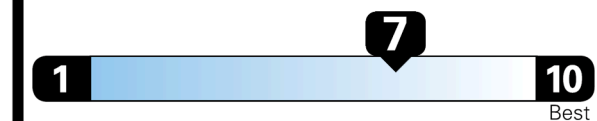

This vehicle emits 263 grams CO₂ per mile. The best emits 0 grams per mile (tailpipe only). Producing and distributing fuel also create emissions; learn more at fueleconomy.gov.

Actual results will vary for many reasons, including driving conditions and how you drive and maintain your vehicle. The average new vehicle gets 28 MPG and costs $9,500 to fuel over 5 years. Cost estimates are based on 15,000 miles per year at $ 3.50 per gallon. MPGe is miles per gasoline gallon equivalent. Vehicle emissions are a significant cause of climate change and smog.

fueleconomy.gov

Calculate personalized estimates and compare vehicles