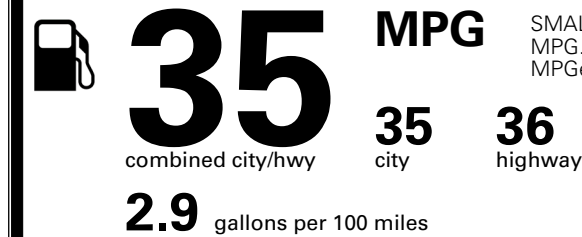

TOTAL ADDITIONAL WEIGHT: 1.2

EPA DOT Fuel Economy and Environment

Gasoline Vehicle

Fuel Economy

SMALL SUVs range from 14 to 138 MPG. The best vehicle rates 146 MPGe.

You save
\$1,500
 in fuel costs
 over 5 years
 compared to the
 average new vehicle.