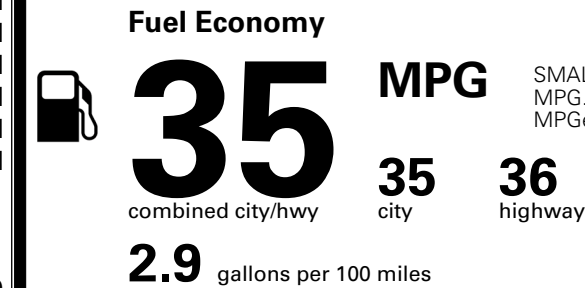

TOTAL ADDITIONAL WEIGHT: 1.2

*Additional terms and conditions apply.

**Kia Connect may be currently unavailable for some Model Year 2022 and newer vehicles sold or purchased in Massachusetts; please see owners.kia.com for more information.

EPA DOT Fuel Economy and Environment

Gasoline Vehicle

SMALL SUVs range from 14 to 125 MPG. The best vehicle rates 146 MPGe.

You save \$1,500
 in fuel costs over 5 years compared to the average new vehicle.