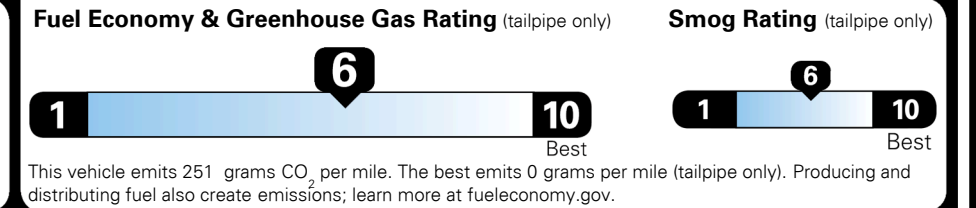

EPA DOT Fuel Economy and Environment

Gasoline Vehicle

You save \$1,500
 in fuel costs over 5 years compared to the average new vehicle.

Annual fuel cost \$1,400

Actual results will vary for many reasons, including driving conditions and how you drive and maintain your vehicle. The average new vehicle gets 29 MPG and costs \$8,500 to fuel over 5 years. Cost estimates are based on 15,000 miles per year at \$ 3.30 per gallon. MPGe is miles per gasoline gallon equivalent. Vehicle emissions are a significant cause of climate change and smog.