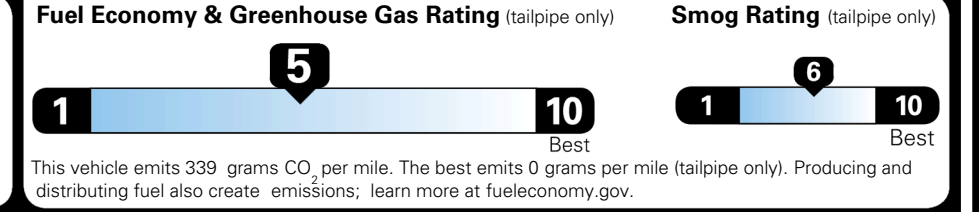

TOTAL ADDITIONAL WEIGHT: 1.2

EPA DOT Fuel Economy and Environment

Gasoline Vehicle

You spend \$1,000 more in fuel costs over 5 years compared to the average new vehicle.

Annual fuel cost \$1,900

Actual results will vary for many reasons, including driving conditions and how you drive and maintain your vehicle. The average new vehicle gets 29 MPG and costs \$8,500 to fuel over 5 years. Cost estimates are based on 15,000 miles per year at \$ 3.30 per gallon. MPGe is miles per gasoline gallon equivalent. Vehicle emissions are a significant cause of climate change and smog.