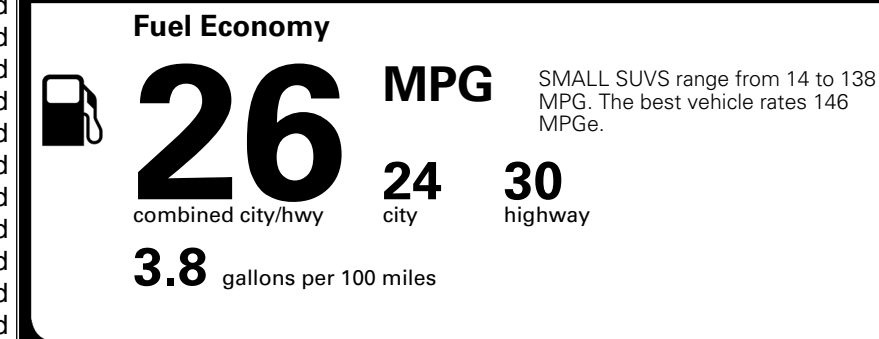

TOTAL ADDITIONAL WEIGHT: 1.2

EPA DOT Fuel Economy and Environment

Gasoline Vehicle

You spend \$1,000 more in fuel costs over 5 years compared to the average new vehicle.

Annual fuel cost \$1,900

Actual results will vary for many reasons, including driving conditions and how you drive and maintain your vehicle. The average new vehicle gets 29 MPG and costs \$8,500 to fuel over 5 years. Cost estimates are based on 15,000 miles per year at \$ 3.30 per gallon. MPGe is miles per gasoline gallon equivalent. Vehicle emissions are a significant cause of climate change and smog.