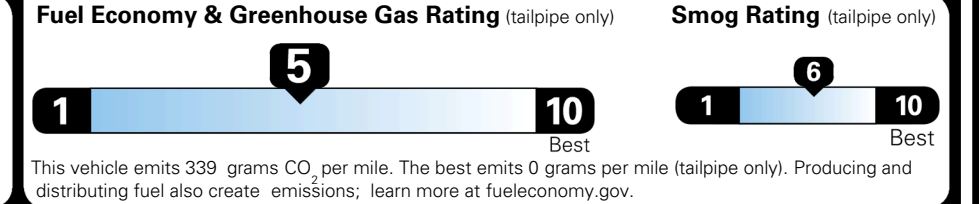

TOTAL ADDITIONAL WEIGHT: 1.2

EPA DOT Fuel Economy and Environment

Gasoline Vehicle

You spend \$1,000 more in fuel costs over 5 years compared to the average new vehicle.

Annual fuel cost \$1,900

Actual results will vary for many reasons, including driving conditions and how you drive and maintain your vehicle. The average new vehicle gets 29 MPG and costs \$8,500 to fuel over 5 years. Cost estimates are based on 15,000 miles per year at \$ 3.30 per gallon. MPGe is miles per gasoline gallon equivalent. Vehicle emissions are a significant cause of climate change and smog.