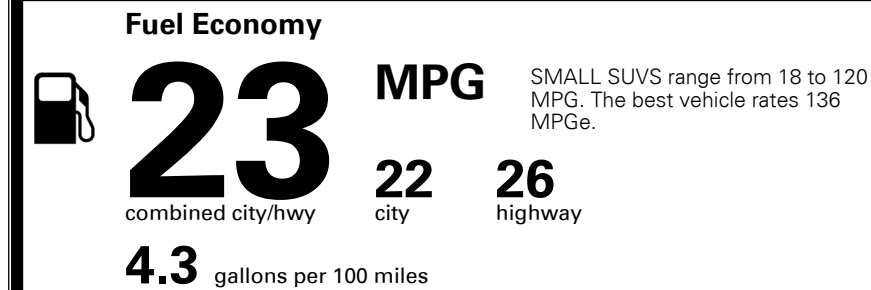

WARRANTY

10 Year/100,000 Mile Limited Powertrain Warranty
5 Year/60,000 Mile Limited Basic Warranty
5 Year/60,000 Mile Roadside Assistance
*Ask dealer for details

MANUFACTURER'S SUGGESTED RETAIL PRICE ▶

$ 27,690.00

COMPARE S AWD FEATURES

Added to/in place of standard LX AWD features

- 18" Dark Gray Alloy Wheels
- Blind-Spot Collision Warning (BCW)
- Rear Cross-Traffic Collision Warning (RCCW)
- Sofino Premium Leatherette Seat Trim
- Unique Grille, Lower Fascia, Side Sill Trim
- Roof Rails
- Power Folding Outside Mirrors
- Heated Outside Mirrors w/ LED Turn Signals
- Sport Leather Steering Wheel & Paddle Shifters
- Heated Front Seats

Included
Included
Included
Included
Included
Included
Included
Included
Included
Included
Included

ADDITIONAL INSTALLED EQUIPMENT:
(In addition to or in place of standard features)
Cargo Net

$50.00

MSRP INCLUDING OPTIONS

$ 27,740.00

INLAND FREIGHT AND HANDLING

$ 1,045.00

TOTAL MANUFACTURER'S SUGGESTED RETAIL PRICE ▶

$ 28,785.00

When you purchase this vehicle, Kia America, Inc. collects personal information you provide to the dealership. For information on our collection and use of personal information and your rights, please see our Privacy policy on www.kia.com.

TOTAL ADDITIONAL WEIGHT: 0.5

EPA DOT Fuel Economy and Environment

Gasoline Vehicle

You spend $1,250 more in fuel costs over 5 years compared to the average new vehicle.

Annual fuel cost $1,750