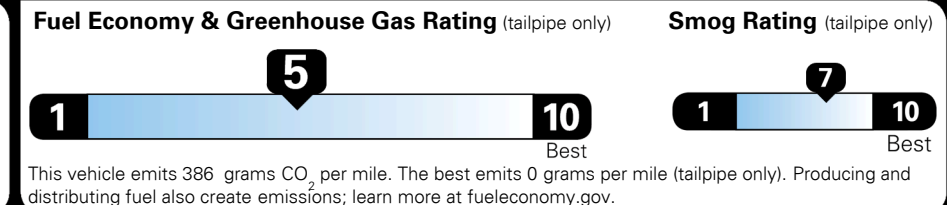

TOTAL ADDITIONAL WEIGHT: 0.5

EPA DOT Fuel Economy and Environment

Gasoline Vehicle

You spend \$1,250 more in fuel costs over 5 years compared to the average new vehicle.

Annual fuel cost \$1,750

Actual results will vary for many reasons, including driving conditions and how you drive and maintain your vehicle. The average new vehicle gets 27 MPG and costs \$7,500 to fuel over 5 years. Cost estimates are based on 15,000 miles per year at \$ 2.70 per gallon. MPGe is miles per gasoline gallon equivalent. Vehicle emissions are a significant cause of climate change and smog.