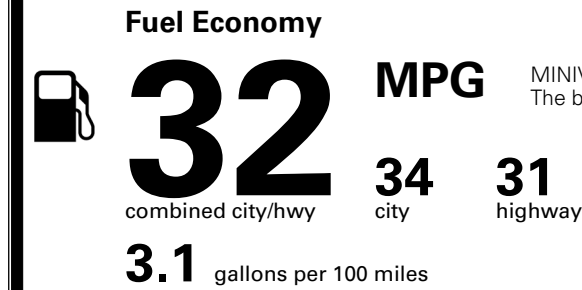

\$495.00
 Included

 \$285.00
 \$65.00

MSRP INCLUDING OPTIONS

\$ 54,335.00

INLAND FREIGHT AND HANDLING

\$ 1,545.00

TOTAL MANUFACTURER'S SUGGESTED RETAIL PRICE ▶

\$ 55,880.00

TOTAL ADDITIONAL WEIGHT: 10.6

EPA DOT Fuel Economy and Environment

Gasoline Vehicle

MINIVANS range from 20 to 83 MPG. The best vehicle rates 146 MPGe.

You save \$750
 in fuel costs over 5 years compared to the average new vehicle.