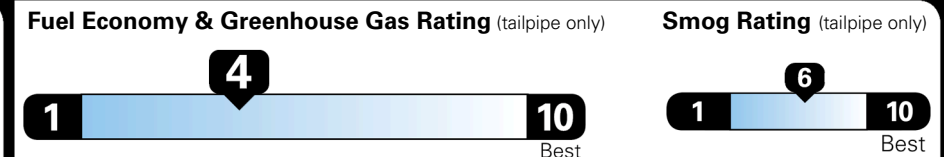

This vehicle emits 428 grams CO₂ per mile. The best emits 0 grams per mile (tailpipe only). Producing and distributing fuel also create emissions; learn more at fueleconomy.gov.

Actual results will vary for many reasons, including driving conditions and how you drive and maintain your vehicle. The average new vehicle gets 29 MPG and costs $8,500 to fuel over 5 years. Cost estimates are based on 15,000 miles per year at $ 3.30 per gallon. MPGe is miles per gasoline gallon equivalent. Vehicle emissions are a significant cause of climate change and smog.

fueleconomy.gov

Calculate personalized estimates and compare vehicles

GOVERNMENT 5-STAR SAFETY RATINGS

Overall Vehicle Score		Not Rated
Based on the combined rating of frontal, side and rollover. Should ONLY be compared to other vehicles of similar size and weight.		
Frontal	Driver	★ ★ ★ ★ ★
Crash	Passenger	★ ★ ★ ★
Based on the risk of injury in a frontal impact. Should ONLY be compared to other vehicles of similar size and weight.		
Side	Front seat	Not Rated
Crash	Rear seat	Not Rated
Star ratings based on the risk of injury in a side impact.		
Rollover		★ ★ ★ ★
Star ratings based on the risk of rollover in a single-vehicle crash.		

Star ratings range from 1 to 5 stars (★★★★★) with 5 being the highest.
Source: National Highway Traffic Safety Administration (NHTSA).
www.safercar.gov or 1-888-327-4236

Manufacturer's suggested retail price includes Manufacturer's recommended pre-delivery service. License and title fees, state and local taxes and other dealer installed options and accessories are not included in the manufacturer's suggested retail price.

PARTS CONTENT INFORMATION

FOR VEHICLES IN THIS CAR LINE U.S./CANADIAN PARTS CONTENT: 2 %

MAJOR SOURCES OF FOREIGN PARTS: KOREA: 95%

NOTE: PARTS CONTENT DOES NOT INCLUDE FINAL ASSEMBLY, DISTRIBUTION, OR OTHER NON-PARTS COSTS.

FOR THIS VEHICLE FINAL ASSEMBLY POINT: GWANGMYEONG, KOREA

COUNTRY OF ORIGIN ENGINE (MOTOR): KOREA
TRANSMISSION: KOREA