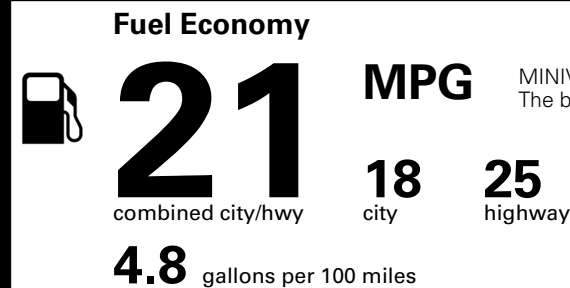

\$495.00
 \$400.00
 \$45.00

MSRP INCLUDING OPTIONS

\$ 47,430.00

INLAND FREIGHT AND HANDLING

\$ 1,545.00

TOTAL MANUFACTURER'S SUGGESTED RETAIL PRICE ▶

\$ 48,975.00

TOTAL ADDITIONAL WEIGHT: 2.2

EPA DOT Fuel Economy and Environment

Gasoline Vehicle

MINIVANS range from 20 to 83 MPG. The best vehicle rates 146 MPGe.

You spend \$3,250 more in fuel costs over 5 years compared to the average new vehicle.