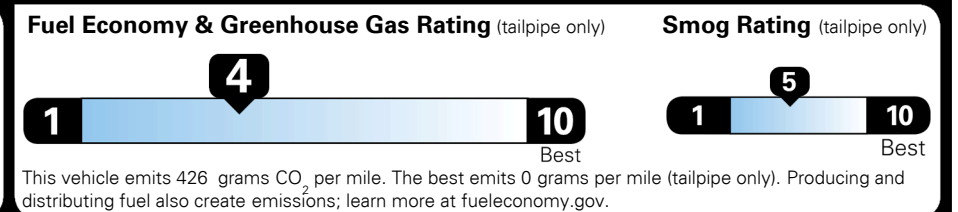

EPA DOT Fuel Economy and Environment

Gasoline Vehicle

You spend **\$3,000** more in fuel costs over 5 years compared to the average new vehicle.

Annual fuel cost **\$2,500**

Actual results will vary for many reasons, including driving conditions and how you drive and maintain your vehicle. The average new vehicle gets 28 MPG and costs \$9,500 to fuel over 5 years. Cost estimates are based on 15,000 miles per year at \$ 3.50 per gallon. MPGe is miles per gasoline gallon equivalent. Vehicle emissions are a significant cause of climate change and smog.