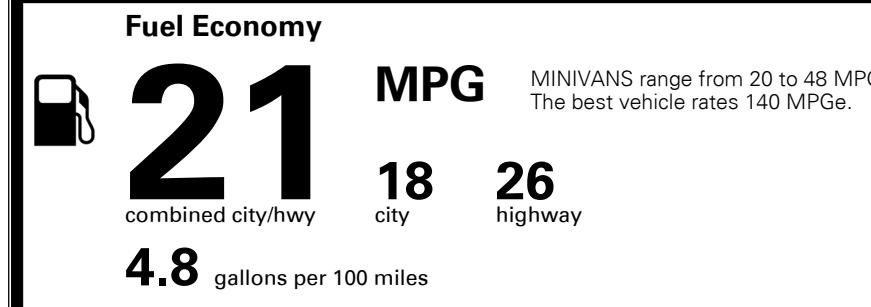

$ 50,600.00

COMPARE SX PRESTIGE FEATURES

Added to/in place of standard SX features

- Dark Edition Alloy Wheels
- Dark Exterior Accents
- LED Projector Headlights
- LED Rear Combination Lights
- Leather Seat Trim
- Head-Up Display
- Bose Premium Audio System
- Heated Steering Wheel
- Digital Rear View Mirror w/ HomeLink™

Included
Included
Included
Included
Included
Included
Included
Included
Included

ADDITIONAL INSTALLED EQUIPMENT:

(In addition to or in place of standard features)

- Ceramic Silver Paint
- SX Prestige Seat Package
- 7-Passenger Seating
- 2nd Row Power Seats w/Leg Support
- Heated and Ventilated 2nd-Row Seats
- Ambient Lighting and Glossy Interior Trim
- Carpeted Floor Mats, Luxury (7-Passenger)

$495.00
Included

$265.00

MSRP INCLUDING OPTIONS

$ 51,360.00

INLAND FREIGHT AND HANDLING

$ 1,395.00

TOTAL MANUFACTURER'S SUGGESTED RETAIL PRICE ▶

$ 52,755.00

TOTAL ADDITIONAL WEIGHT: 15.9

*Additional terms and conditions apply.
**Kia Connect may be currently unavailable for some Model Year 2022 and newer vehicles sold or purchased in Massachusetts; please see owners.kia.com for more information.
NOTE: When you purchase this vehicle, Kia America, Inc. collects personal information you provide to the dealership. For information on our collection and use of personal information and your rights, please see our Privacy Policy on www.kia.com.

EPA DOT Fuel Economy and Environment

Gasoline Vehicle

You spend **$3,000** more in fuel costs over 5 years compared to the average new vehicle.

Annual fuel cost **$2,500**