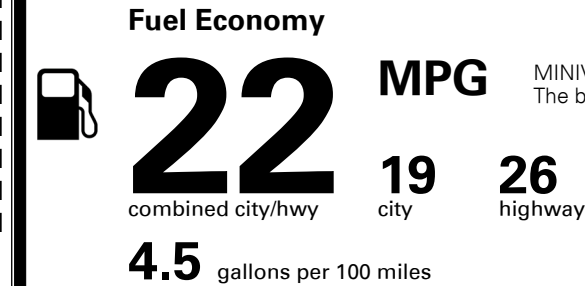

TOTAL ADDITIONAL WEIGHT: 15.9

*Additional terms and conditions apply.

**Kia Connect may be currently unavailable for Model Year 2022 and newer vehicles sold or purchased in Massachusetts; please see owners.kia.com for updates on availability.

EPA DOT Fuel Economy and Environment

Gasoline Vehicle

MINIVANS range from 20 to 48 MPG.
 The best vehicle rates 140 MPGe.

You spend
\$2,500
more in fuel costs
over 5 years
 compared to the average new vehicle.