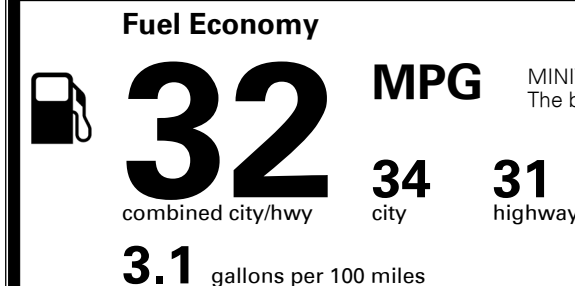

EPA DOT Fuel Economy and Environment

Gasoline Vehicle

MINIVANS range from 20 to 83 MPG. The best vehicle rates 146 MPGe.

You save $750
in fuel costs over 5 years compared to the average new vehicle.

Annual fuel cost **$1,550**