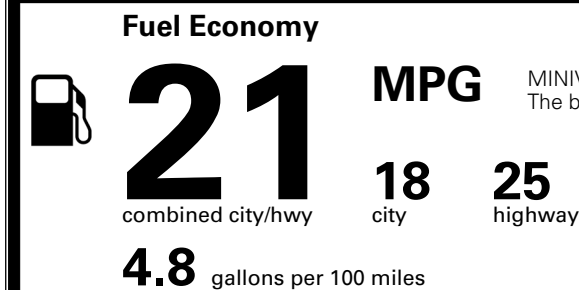

EPA DOT Fuel Economy and Environment

Gasoline Vehicle

MINIVANS range from 20 to 83 MPG. The best vehicle rates 146 MPGe.

You spend $3,250 more in fuel costs over 5 years compared to the average new vehicle.

Annual fuel cost $2,350

Fuel Economy & Greenhouse Gas Rating (tailpipe only) **Smog Rating** (tailpipe only)