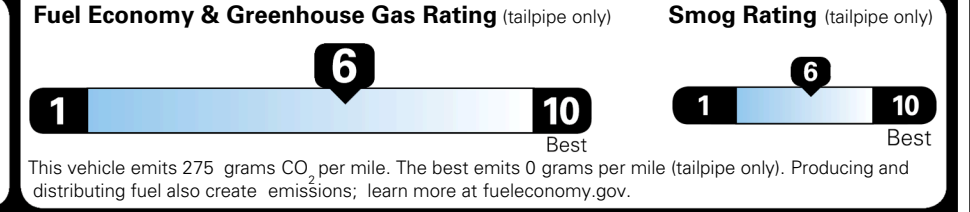

TOTAL ADDITIONAL WEIGHT: 1.4

EPA DOT Fuel Economy and Environment

Gasoline Vehicle

Fuel Economy

32 MPG
 combined city/hwy

34 MPG
 city

31 MPG
 highway

3.1 gallons per 100 miles

MINIVANS range from 20 to 83 MPG. The best vehicle rates 146 MPGe.

You save \$750
 in fuel costs over 5 years compared to the average new vehicle.

Annual fuel cost \$1,550

Actual results will vary for many reasons, including driving conditions and how you drive and maintain your vehicle. The average new vehicle gets 29 MPG and costs \$8,500 to fuel over 5 years. Cost estimates are based on 15,000 miles per year at \$ 3.30 per gallon. MPGe is miles per gasoline gallon equivalent. Vehicle emissions are a significant cause of climate change and smog.