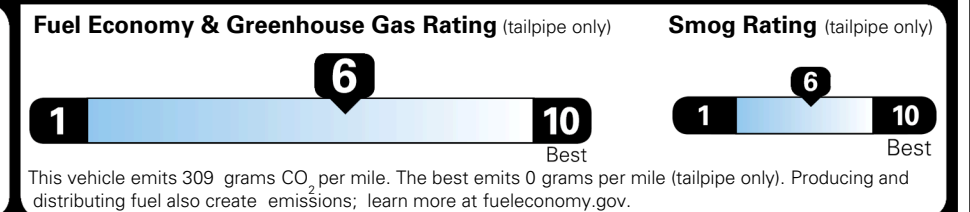

\$ 31,300.00

EPA DOT Fuel Economy and Environment

Gasoline Vehicle

You save \$0
 in fuel costs over 5 years compared to the average new vehicle.

Annual fuel cost \$1,700

Actual results will vary for many reasons, including driving conditions and how you drive and maintain your vehicle. The average new vehicle gets 29 MPG and costs \$8,500 to fuel over 5 years. Cost estimates are based on 15,000 miles per year at \$ 3.30 per gallon. MPGe is miles per gasoline gallon equivalent. Vehicle emissions are a significant cause of climate change and smog.