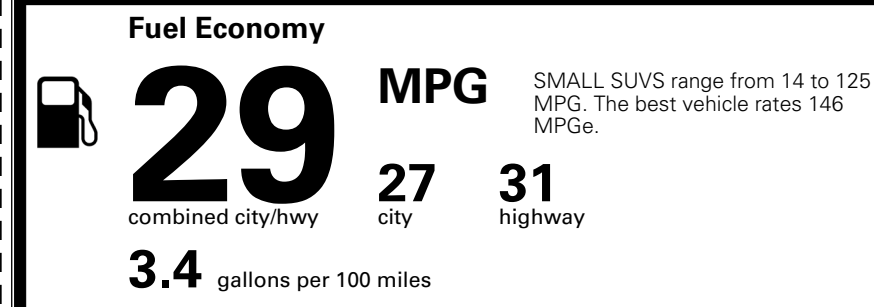

\$ 31,300.00

EPA DOT Fuel Economy and Environment

Gasoline Vehicle

You save \$0
 in fuel costs over 5 years compared to the average new vehicle.

Annual fuel cost \$1,700

Actual results will vary for many reasons, including driving conditions and how you drive and maintain your vehicle. The average new vehicle gets 29 MPG and costs \$8,500 to fuel over 5 years. Cost estimates are based on 15,000 miles per year at \$ 3.30 per gallon. MPGe is miles per gasoline gallon equivalent. Vehicle emissions are a significant cause of climate change and smog.