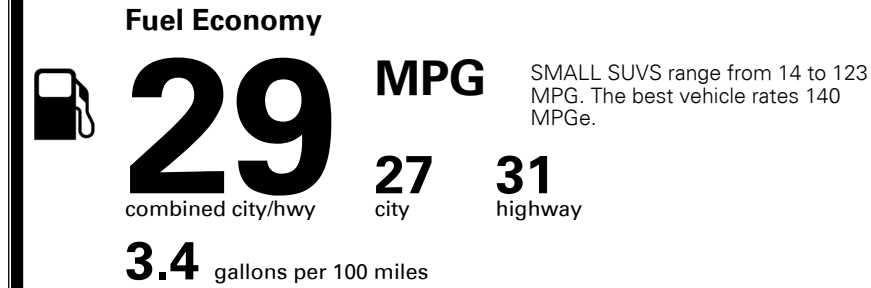

MANUFACTURER'S SUGGESTED RETAIL PRICE ▶

COMPARE EX AWD FEATURES
Added to/in place of standard S AWD features

- Machine Finished Alloy Wheels
- Power Sunroof with Sunshade
- SynTex Seating Material
- Power Driver's Seat w/ Power Lumbar
- Driver's Auto Up/Down Window
- Illuminated Sunvisor Mirrors
- Wireless Phone Charger

ADDITIONAL INSTALLED EQUIPMENT:
(In addition to or in place of standard features)
Fusion Black Paint
Carpeted Floor Mats

$ 27,990.00

Included
Included
Included
Included
Included
Included
Included

$395.00
$175.00

MSRP INCLUDING OPTIONS

$ 28,560.00

INLAND FREIGHT AND HANDLING

$ 1,325.00

TOTAL MANUFACTURER'S SUGGESTED RETAIL PRICE ▶

$ 29,885.00

TOTAL ADDITIONAL WEIGHT: 5.8

*Additional terms and conditions apply.
**Kia Connect may be currently unavailable for Model Year 2022 and newer vehicles sold or purchased in Massachusetts; please see owners.kia.com for updates on availability.
NOTE: When you purchase this vehicle, Kia America, Inc. collects personal information you provide to the dealership. For information on our collection and use of personal information and your rights, please see our Privacy Policy on www.kia.com.

EPA DOT Fuel Economy and Environment

Gasoline Vehicle

You save $500
in fuel costs over 5 years compared to the average new vehicle.

Annual fuel cost
$1,850