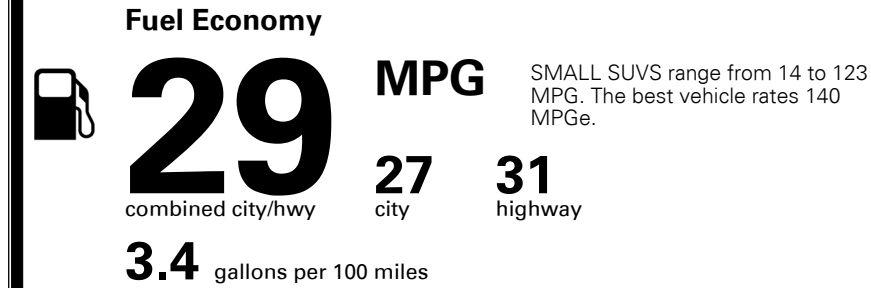

TOTAL MANUFACTURER'S SUGGESTED RETAIL PRICE ▶ \$ 29,885.00

TOTAL ADDITIONAL WEIGHT: 5.8

EPA DOT Fuel Economy and Environment

Gasoline Vehicle

You save \$500
 in fuel costs over 5 years compared to the average new vehicle.