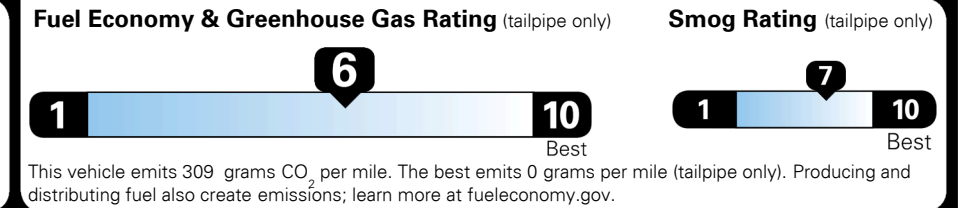

Actual results will vary for many reasons, including driving conditions and how you drive and maintain your vehicle. The average new vehicle gets 28 MPG and costs $9,750 to fuel over 5 years. Cost estimates are based on 15,000 miles per year at $ 3.60 per gallon. MPGe is miles per gasoline gallon equivalent. Vehicle emissions are a significant cause of climate change and smog.

fueleconomy.gov

Calculate personalized estimates and compare vehicles

GOVERNMENT 5-STAR SAFETY RATINGS

Overall Vehicle Score ★ ★ ★ ★ ★

Based on the combined rating of frontal, side and rollover. Should ONLY be compared to other vehicles of similar size and weight.

Frontal Driver ★ ★ ★ ★ ★

Crash Passenger ★ ★ ★ ★ ★

Based on the risk of injury in a frontal impact. Should ONLY be compared to other vehicles of similar size and weight.

Side Front seat ★ ★ ★ ★ ★

Crash Rear seat ★ ★ ★ ★ ★

Star ratings based on the risk of injury in a side impact.

Rollover ★ ★ ★ ★ ★

Star ratings based on the risk of rollover in a single-vehicle crash.

Star ratings range from 1 to 5 stars (★★★★★) with 5 being the highest.

Source: National Highway Traffic Safety Administration (NHTSA).

www.safercar.gov or 1-888-327-4236

Manufacturer's suggested retail price includes Manufacturer's recommended pre-delivery service. License and title fees, state and local taxes and other dealer installed options and accessories are not included in the manufacturer's suggested retail price.

PARTS CONTENT INFORMATION

FOR VEHICLES IN THIS CAR LINE U.S./CANADIAN PARTS CONTENT: 4 %

MAJOR SOURCES OF FOREIGN PARTS: KOREA: 85%

NOTE: PARTS CONTENT DOES NOT INCLUDE FINAL ASSEMBLY, DISTRIBUTION, OR OTHER NON-PARTS COSTS.

FOR THIS VEHICLE FINAL ASSEMBLY POINT: GWANGJU, KOREA

COUNTRY OF ORIGIN

ENGINE (MOTOR): KOREA

TRANSMISSION: KOREA