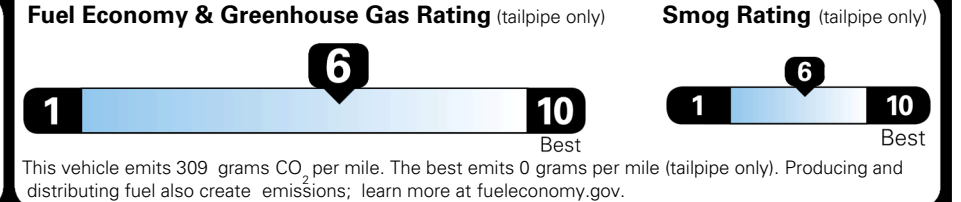

\$ 29,325.00

\$ 1,495.00

\$ 30,820.00

EPA DOT Fuel Economy and Environment

Gasoline Vehicle

You save \$0
 in fuel costs over 5 years compared to the average new vehicle.

Annual fuel cost \$1,700

Actual results will vary for many reasons, including driving conditions and how you drive and maintain your vehicle. The average new vehicle gets 29 MPG and costs \$8,500 to fuel over 5 years. Cost estimates are based on 15,000 miles per year at \$ 3.30 per gallon. MPGe is miles per gasoline gallon equivalent. Vehicle emissions are a significant cause of climate change and smog.