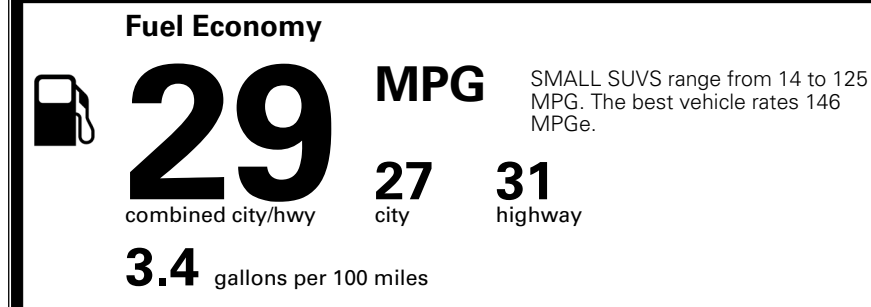

\$ 29,325.00

\$ 1,495.00

\$ 30,820.00

EPA DOT Fuel Economy and Environment

Gasoline Vehicle

You save \$0
 in fuel costs over 5 years compared to the average new vehicle.

Annual fuel cost \$1,700

Actual results will vary for many reasons, including driving conditions and how you drive and maintain your vehicle. The average new vehicle gets 29 MPG and costs \$8,500 to fuel over 5 years. Cost estimates are based on 15,000 miles per year at \$ 3.30 per gallon. MPGe is miles per gasoline gallon equivalent. Vehicle emissions are a significant cause of climate change and smog.