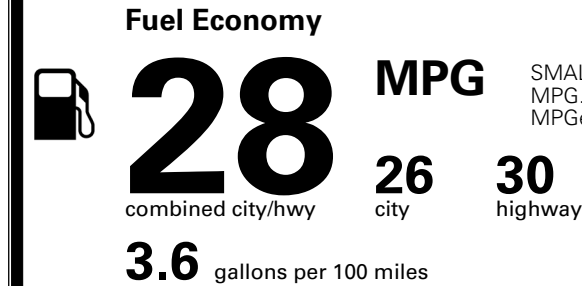

EPA DOT Fuel Economy and Environment

Gasoline Vehicle

SMALL SUVs range from 14 to 138 MPG. The best vehicle rates 146 MPGe.

You spend $250 more in fuel costs over 5 years compared to the average new vehicle.

Annual fuel cost $1,650