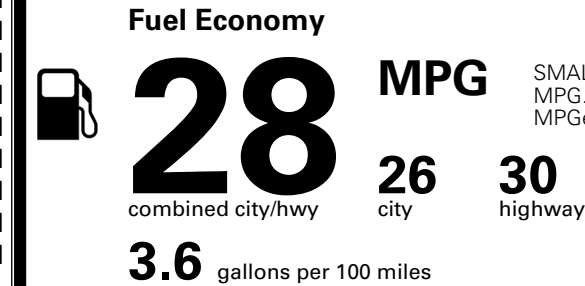

TOTAL ADDITIONAL WEIGHT: 7.2

EPA DOT Fuel Economy and Environment

Gasoline Vehicle

SMALL SUVs range from 14 to 138 MPG. The best vehicle rates 146 MPGe.

You spend \$250 more in fuel costs over 5 years compared to the average new vehicle.