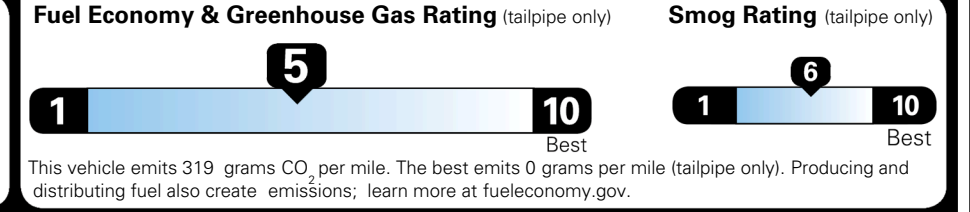

You spend $250 more in fuel costs over 5 years compared to the average new vehicle.

Annual fuel cost $1,650