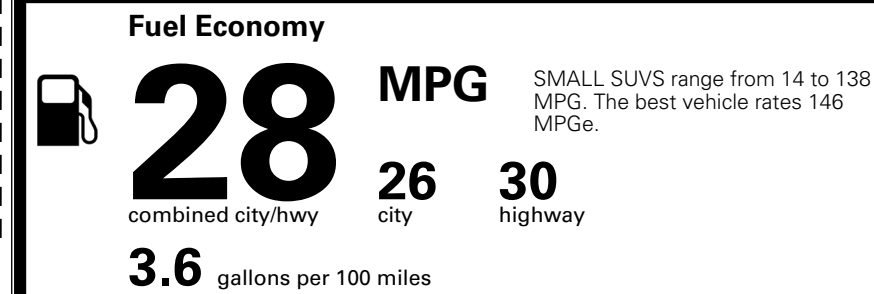

\$2,000.00

\$220.00
 \$45.00

\$ 31,255.00

\$ 1,495.00

\$ 32,750.00

EPA DOT Fuel Economy and Environment

Gasoline Vehicle

You spend \$250 more in fuel costs over 5 years compared to the average new vehicle.