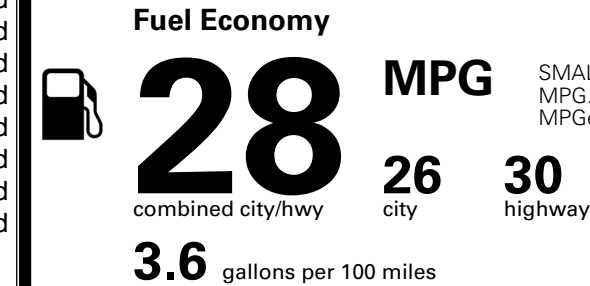

TOTAL ADDITIONAL WEIGHT:

EPA DOT Fuel Economy and Environment

Gasoline Vehicle

SMALL SUVs range from 14 to 138 MPG. The best vehicle rates 146 MPGe.

You spend \$250 more in fuel costs over 5 years compared to the average new vehicle.