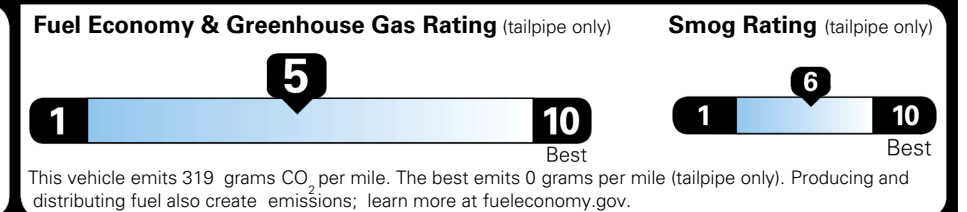

TOTAL ADDITIONAL WEIGHT: 8.0

EPA DOT Fuel Economy and Environment

Gasoline Vehicle

You spend \$250 more in fuel costs over 5 years
 compared to the average new vehicle.

Annual fuel cost \$1,650

Actual results will vary for many reasons, including driving conditions and how you drive and maintain your vehicle. The average new vehicle gets 29 MPG and costs \$8,000 to fuel over 5 years. Cost estimates are based on 15,000 miles per year at \$ 3.10 per gallon. MPGe is miles per gasoline gallon equivalent. Vehicle emissions are a significant cause of climate change and smog.