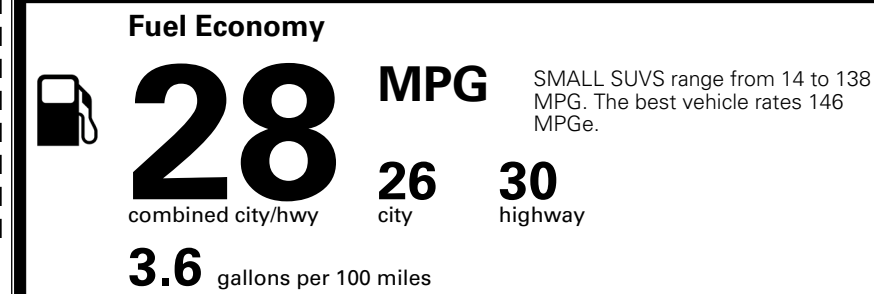

MANUFACTURER'S SUGGESTED RETAIL PRICE ▶

$ 28,990.00

COMPARE X-LINE S AWD FEATURES

Added to/in place of standard S AWD features
- X-Line Exterior Styling
- LED Fog Lights
- LED Rear Combination Lights
- Roof Rails
- SynTex Seating Material
- Rear Center Armrest w/ Cupholders
- Dual Illuminated Vanity Mirrors

Included
Included
Included
Included
Included
Included
Included

ADDITIONAL INSTALLED EQUIPMENT: (In addition to or in place of standard features)

Magma Red Matte Paint
X-Line S Premium Package
- Panoramic Sunroof w/ Power Sunshade
- Smart Power Liftgate
- Dual-Zone Auto Climate Control w/ 5" Display
- Rear Air Vents
- Heated Steering Wheel
All Season Floor Liners
First Aid Kit, Small

$545.00
$2,000.00

$220.00
$45.00

MSRP INCLUDING OPTIONS

$ 31,800.00

INLAND FREIGHT AND HANDLING

$ 1,495.00

TOTAL MANUFACTURER'S SUGGESTED RETAIL PRICE ▶

$ 33,295.00

*Additional terms and conditions apply.

**Kia Connect may be currently unavailable for some Model Year 2022 and newer vehicles sold or purchased in Massachusetts; please see owners.kia.com for more information.

NOTE: When you purchase this vehicle, Kia America, Inc. collects personal information you provide to the dealership. For information on our collection and use of personal information and your rights, please see our Privacy Policy on www.kia.com.

TOTAL ADDITIONAL WEIGHT: 8.0

EPA DOT Fuel Economy and Environment

Gasoline Vehicle

You spend $250 more in fuel costs over 5 years
compared to the average new vehicle.

Annual fuel cost $1,650