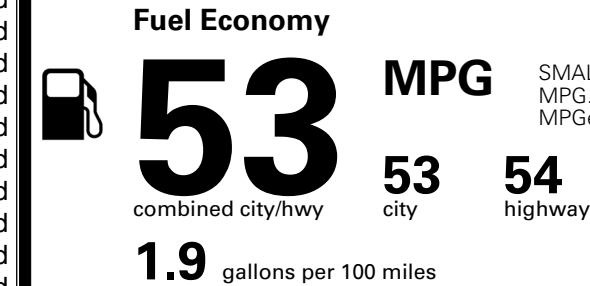

\$ 1,495.00

TOTAL MANUFACTURER'S SUGGESTED RETAIL PRICE ▶

\$ 35,480.00

TOTAL ADDITIONAL WEIGHT: 7.6

*Additional terms and conditions apply.

**Kia Connect may be currently unavailable for some Model Year 2022 and newer vehicles sold or purchased in Massachusetts; please see owners.kia.com for more information.

EPA DOT Fuel Economy and Environment

Gasoline Vehicle

SMALL SUVs range from 14 to 138 MPG. The best vehicle rates 146 MPGe.

You save \$3,750
 in fuel costs over 5 years compared to the average new vehicle.