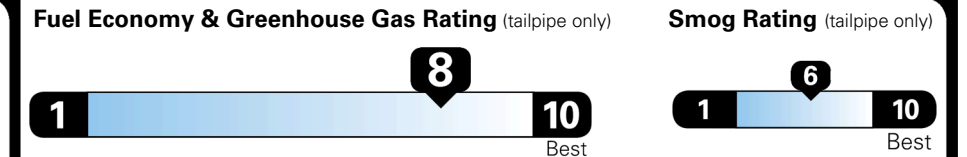

This vehicle emits 167 grams CO₂ per mile. The best emits 0 grams per mile (tailpipe only). Producing and distributing fuel also create emissions; learn more at fueleconomy.gov.

Actual results will vary for many reasons, including driving conditions and how you drive and maintain your vehicle. The average new vehicle gets 29 MPG and costs $8,500 to fuel over 5 years. Cost estimates are based on 15,000 miles per year at $ 3.30 per gallon. MPGe is miles per gasoline gallon equivalent. Vehicle emissions are a significant cause of climate change and smog.

fueleconomy.gov

Calculate personalized estimates and compare vehicles

GOVERNMENT 5-STAR SAFETY RATINGS

Overall Vehicle Score ★ ★ ★ ★ ▲

Based on the combined rating of frontal, side and rollover. Should ONLY be compared to other vehicles of similar size and weight. ▲ Safety Concern: Visit www.safercar.gov or call 1-888-327-4236 for more details.

Frontal Driver ★ ★ ★ ★
Crash Passenger ★ ★ ★ ★

Based on the risk of injury in a frontal impact. Should ONLY be compared to other vehicles of similar size and weight.

Side Front seat ★ ★ ★ ★ ★
Crash Rear seat ★ ★ ★ ★ ★ ▲

Star ratings based on the risk of injury in a side impact.

Rollover ★ ★ ★ ★
Star ratings based on the risk of rollover in a single-vehicle crash.

Star ratings range from 1 to 5 stars (★★★★★) with 5 being the highest.

Source: National Highway Traffic Safety Administration (NHTSA).
www.safercar.gov or 1-888-327-4236

Manufacturer's suggested retail price includes Manufacturer's recommended pre-delivery service. License and title fees, state and local taxes and other dealer installed options and accessories are not included in the manufacturer's suggested retail price.

PARTS CONTENT INFORMATION

FOR VEHICLES IN THIS CAR LINE U.S./CANADIAN PARTS CONTENT: 0 %

MAJOR SOURCES OF FOREIGN PARTS: KOREA: 90%

NOTE: PARTS CONTENT DOES NOT INCLUDE FINAL ASSEMBLY, DISTRIBUTION, OR OTHER NON-PARTS COSTS.

FOR THIS VEHICLE FINAL ASSEMBLY POINT: HWASUNG, KOREA

COUNTRY OF ORIGIN

ENGINE (MOTOR): KOREA

TRANSMISSION: KOREA