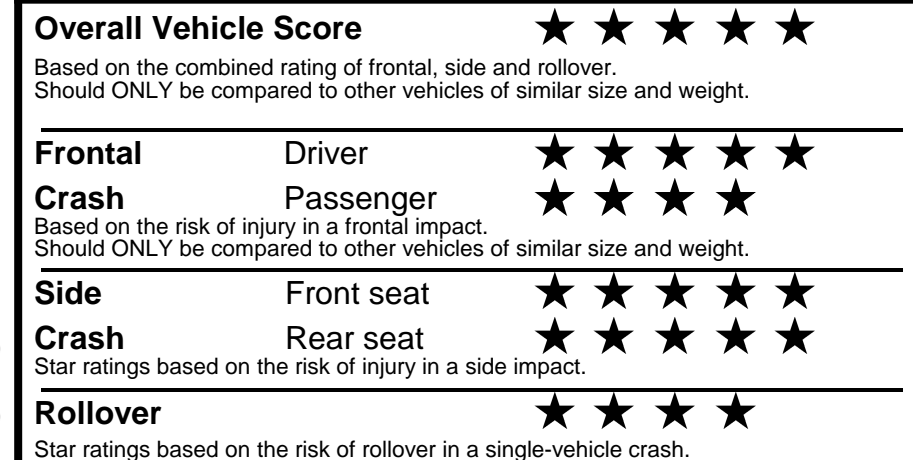

GOVERNMENT 5-STAR SAFETY RATINGS

Star ratings range from 1 to 5 stars (★★★★★) with 5 being the highest.
Source: National Highway Traffic Safety Administration (NHTSA).
www.safercar.gov or 1-888-327-4236

Manufacturer's suggested retail price includes Manufacturer's recommended pre-delivery service. License and title fees, state and local taxes and other dealer installed options and accessories are not included in the manufacturer's suggested retail price.

PARTS CONTENT INFORMATION

FOR VEHICLES IN THIS CAR LINE U.S./CANADIAN PARTS CONTENT: 0 %

MAJOR SOURCES OF FOREIGN PARTS: KOREA: 90%

NOTE: PARTS CONTENT DOES NOT INCLUDE FINAL ASSEMBLY, DISTRIBUTION, OR OTHER NON-PARTS COSTS.

FOR THIS VEHICLE FINAL ASSEMBLY POINT: HWASUNG, KOREA

COUNTRY OF ORIGIN ENGINE (MOTOR): KOREA
TRANSMISSION: KOREA