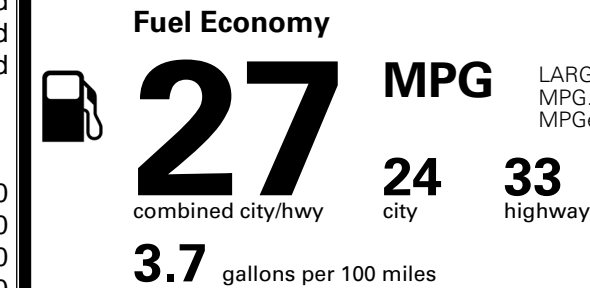

\$ 30,090.00

Included
 Included
 Included

\$495.00
 \$295.00
 \$350.00
 \$45.00

MSRP INCLUDING OPTIONS

\$ 31,275.00

INLAND FREIGHT AND HANDLING

\$ 1,245.00

TOTAL MANUFACTURER'S SUGGESTED RETAIL PRICE ▶

\$ 32,520.00

TOTAL ADDITIONAL WEIGHT: 2.2

EPA DOT Fuel Economy and Environment

Gasoline Vehicle

You spend \$750 more in fuel costs over 5 years compared to the average new vehicle.

Annual fuel cost \$1,850