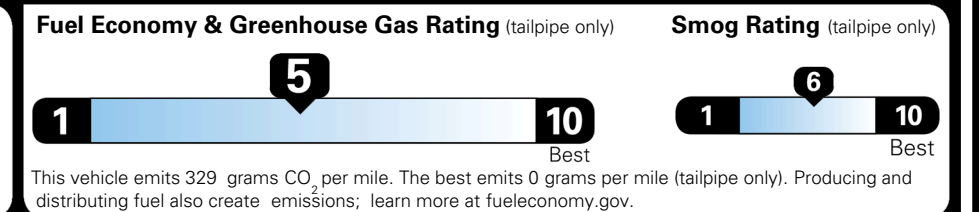

\$ 32,520.00

TOTAL ADDITIONAL WEIGHT: 2.2

EPA DOT Fuel Economy and Environment

Gasoline Vehicle

You spend \$750 more in fuel costs over 5 years compared to the average new vehicle.

Annual fuel cost \$1,850