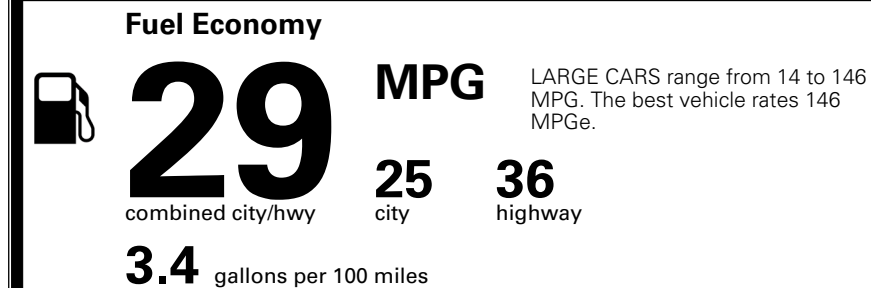

EPA DOT Fuel Economy and Environment

Gasoline Vehicle

You save $0
in fuel costs over 5 years compared to the average new vehicle.

Annual fuel cost $1,700