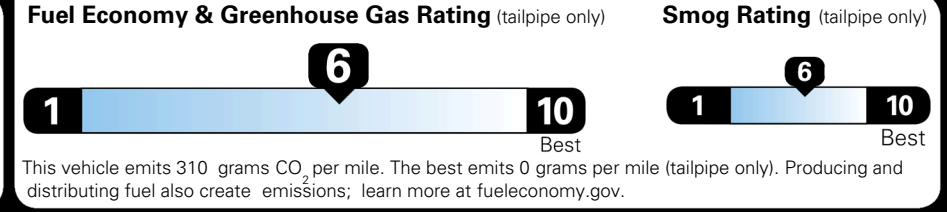

Gasoline Vehicle

You save $0
in fuel costs over 5 years compared to the average new vehicle.

Annual fuel cost $1,700

Actual results will vary for many reasons, including driving conditions and how you drive and maintain your vehicle. The average new vehicle gets 29 MPG and costs $8,500 to fuel over 5 years. Cost estimates are based on 15,000 miles per year at $ 3.30 per gallon. MPGe is miles per gasoline gallon equivalent. Vehicle emissions are a significant cause of climate change and smog.

fueleconomy.gov
Calculate personalized estimates and compare vehicles

Smartphone QR Code