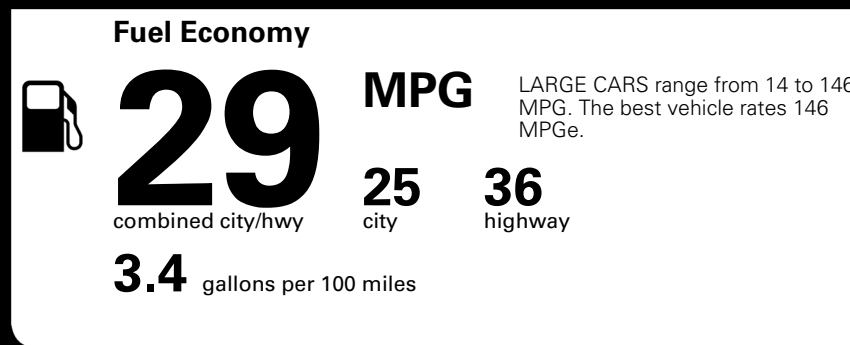

EPA DOT Fuel Economy and Environment