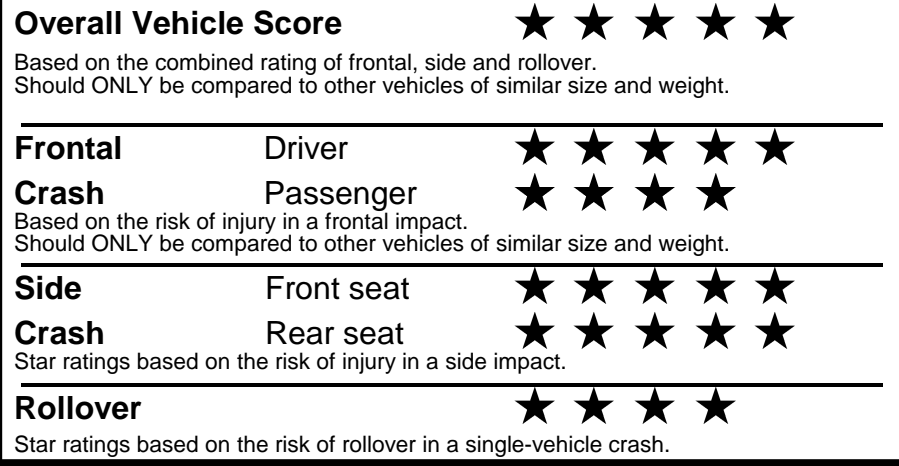

GOVERNMENT 5-STAR SAFETY RATINGS

PARTS CONTENT INFORMATION

FOR VEHICLES IN THIS CAR LINE U.S./CANADIAN PARTS CONTENT: 0 %

MAJOR SOURCES OF FOREIGN PARTS: KOREA: 90%

NOTE: PARTS CONTENT DOES NOT INCLUDE FINAL ASSEMBLY, DISTRIBUTION, OR OTHER NON-PARTS COSTS.

FOR THIS VEHICLE FINAL ASSEMBLY POINT: HWASUNG, KOREA

COUNTRY OF ORIGIN ENGINE (MOTOR): KOREA

TRANSMISSION: KOREA

*Additional terms and conditions apply.
**Kia Connect may be currently unavailable for some Model Year 2022 and newer vehicles sold or purchased in Massachusetts; please see owners.kia.com for more information.
NOTE: When you purchase this vehicle, Kia America, Inc. collects personal information you provide to the dealership. For information on our collection and use of personal information and your rights, please see our Privacy Policy on www.kia.com.

TOTAL ADDITIONAL WEIGHT: 1.9

Star ratings range from 1 to 5 stars (★★★★★) with 5 being the highest.
Source: National Highway Traffic Safety Administration (NHTSA).
www.safercar.gov or 1-888-327-4236

Manufacturer's suggested retail price includes Manufacturer's recommended pre-delivery service. License and title fees, state and local taxes and other dealer installed options and accessories are not included in the manufacturer's suggested retail price.