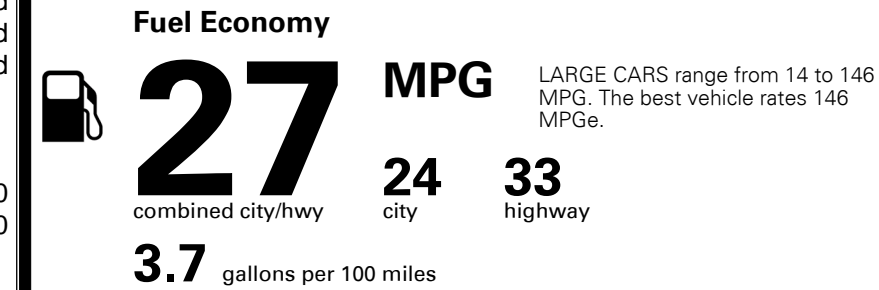

TOTAL MANUFACTURER'S SUGGESTED RETAIL PRICE ▶

\$ 34,230.00

TOTAL ADDITIONAL WEIGHT: 1.4

EPA DOT Fuel Economy and Environment

Gasoline Vehicle

You spend \$750 more in fuel costs over 5 years compared to the average new vehicle.