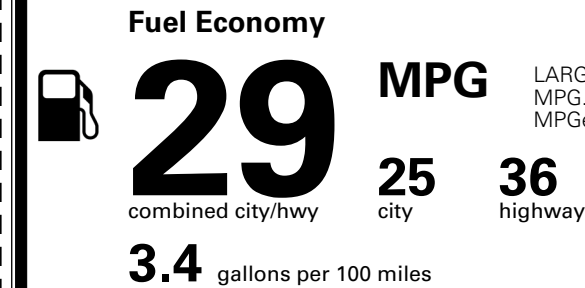

\$495.00
 \$295.00
 \$2,200.00

\$350.00

\$ 31,830.00

\$ 1,245.00

\$ 33,075.00

EPA DOT Fuel Economy and Environment

LARGE CARS range from 14 to 146 MPG. The best vehicle rates 146 MPGe.

You save \$0
 in fuel costs over 5 years compared to the average new vehicle.

Annual fuel cost \$1,700

Fuel Economy & Greenhouse Gas Rating (tailpipe only) Smog Rating (tailpipe only)

This vehicle emits 310 grams CO₂ per mile. The best emits 0 grams per mile (tailpipe only). Producing and distributing fuel also create emissions; learn more at fueleconomy.gov.