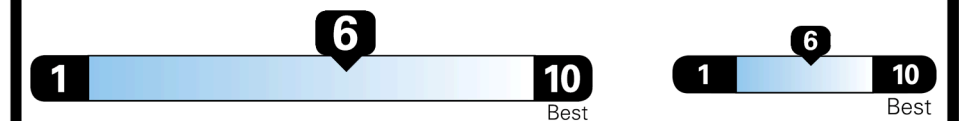

Fuel Economy & Greenhouse Gas Rating (tailpipe only) Smog Rating (tailpipe only)

This vehicle emits 310 grams CO₂ per mile. The best emits 0 grams per mile (tailpipe only). Producing and distributing fuel also create emissions; learn more at fueleconomy.gov.

Actual results will vary for many reasons, including driving conditions and how you drive and maintain your vehicle. The average new vehicle gets 29 MPG and costs $8,500 to fuel over 5 years. Cost estimates are based on 15,000 miles per year at $ 3.30 per gallon. MPGe is miles per gasoline gallon equivalent. Vehicle emissions are a significant cause of climate change and smog.

fueleconomy.gov

Calculate personalized estimates and compare vehicles

GOVERNMENT 5-STAR SAFETY RATINGS

Overall Vehicle Score ★ ★ ★ ★ ★

Based on the combined rating of frontal, side and rollover. Should ONLY be compared to other vehicles of similar size and weight.

Frontal Driver ★ ★ ★ ★ ★
Crash Passenger ★ ★ ★ ★ ★

Based on the risk of injury in a frontal impact. Should ONLY be compared to other vehicles of similar size and weight.

Side Front seat ★ ★ ★ ★ ★
Crash Rear seat ★ ★ ★ ★ ★

Star ratings based on the risk of injury in a side impact.

Rollover ★ ★ ★ ★ ★

Star ratings based on the risk of rollover in a single-vehicle crash.

Star ratings range from 1 to 5 stars (★★★★★) with 5 being the highest.

Source: National Highway Traffic Safety Administration (NHTSA).

www.safercar.gov or 1-888-327-4236

Manufacturer's suggested retail price includes Manufacturer's recommended pre-delivery service. License and title fees, state and local taxes and other dealer installed options and accessories are not included in the manufacturer's suggested retail price.

PARTS CONTENT INFORMATION

FOR VEHICLES IN THIS CAR LINE U.S./CANADIAN PARTS CONTENT: 0 %

MAJOR SOURCES OF FOREIGN PARTS: KOREA: 90%

NOTE: PARTS CONTENT DOES NOT INCLUDE FINAL ASSEMBLY, DISTRIBUTION, OR OTHER NON-PARTS COSTS.

FOR THIS VEHICLE FINAL ASSEMBLY POINT: HWASUNG, KOREA

COUNTRY OF ORIGIN

ENGINE (MOTOR): KOREA

TRANSMISSION: KOREA