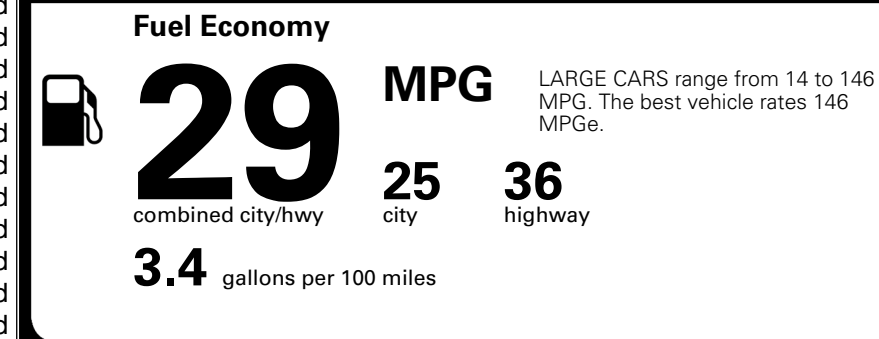

\$ 1,245.00

TOTAL MANUFACTURER'S SUGGESTED RETAIL PRICE ▶

\$ 32,625.00

TOTAL ADDITIONAL WEIGHT: 2.2

EPA DOT Fuel Economy and Environment

Gasoline Vehicle

You save \$0
 in fuel costs over 5 years compared to the average new vehicle.