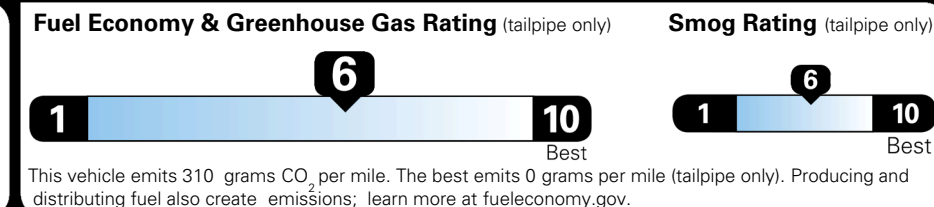

Actual results will vary for many reasons, including driving conditions and how you drive and maintain your vehicle. The average new vehicle gets 29 MPG and costs $8,500 to fuel over 5 years. Cost estimates are based on 15,000 miles per year at $ 3.30 per gallon. MPGe is miles per gasoline gallon equivalent. Vehicle emissions are a significant cause of climate change and smog.

fueleconomy.gov

Calculate personalized estimates and compare vehicles

GOVERNMENT 5-STAR SAFETY RATINGS

PARTS CONTENT INFORMATION

Overall Vehicle Score ★ ★ ★ ★ ★

Based on the combined rating of frontal, side and rollover. Should ONLY be compared to other vehicles of similar size and weight.

Frontal Driver ★ ★ ★ ★ ★

Crash Passenger ★ ★ ★ ★ ★

Based on the risk of injury in a frontal impact. Should ONLY be compared to other vehicles of similar size and weight.

Side Front seat ★ ★ ★ ★ ★

Crash Rear seat ★ ★ ★ ★ ★

Star ratings based on the risk of injury in a side impact.

Rollover ★ ★ ★ ★ ★

Star ratings based on the risk of rollover in a single-vehicle crash.

Star ratings range from 1 to 5 stars (★★★★★) with 5 being the highest.

Source: National Highway Traffic Safety Administration (NHTSA).

www.safercar.gov or 1-888-327-4236

Manufacturer's suggested retail price includes Manufacturer's recommended pre-delivery service. License and title fees, state and local taxes and other dealer installed options and accessories are not included in the manufacturer's suggested retail price.

FOR VEHICLES IN THIS CAR LINE U.S./CANADIAN PARTS CONTENT: 0 %

MAJOR SOURCES OF FOREIGN PARTS: KOREA: 90%

NOTE: PARTS CONTENT DOES NOT INCLUDE FINAL ASSEMBLY, DISTRIBUTION, OR OTHER NON-PARTS COSTS.

FOR THIS VEHICLE FINAL ASSEMBLY POINT: HWASUNG, KOREA

COUNTRY OF ORIGIN

ENGINE (MOTOR): KOREA

TRANSMISSION: KOREA

*Additional terms and conditions apply.

**Kia Connect may be currently unavailable for some Model Year 2022 and newer vehicles sold or purchased in Massachusetts; please see owners.kia.com for more information.

NOTE: When you purchase this vehicle, Kia America, Inc. collects personal information you provide to the dealership. For information on our collection and use of personal information and your rights, please see our Privacy Policy on www.kia.com.