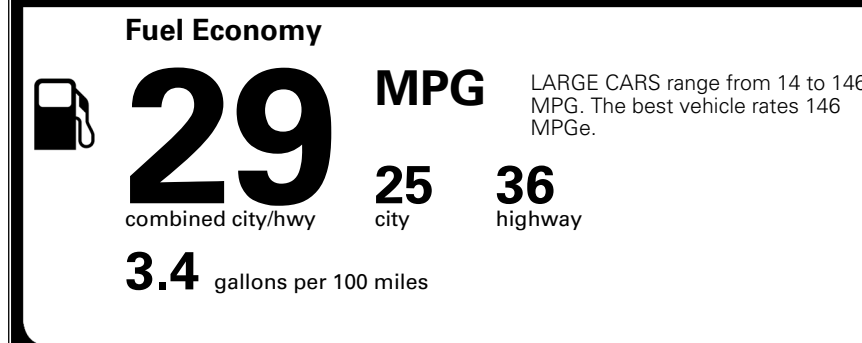

\$ 29,530.00

INLAND FREIGHT AND HANDLING

\$ 1,195.00

TOTAL MANUFACTURER'S SUGGESTED RETAIL PRICE ▶

\$ 30,725.00

TOTAL ADDITIONAL WEIGHT: 1.4

EPA DOT Fuel Economy and Environment

Gasoline Vehicle