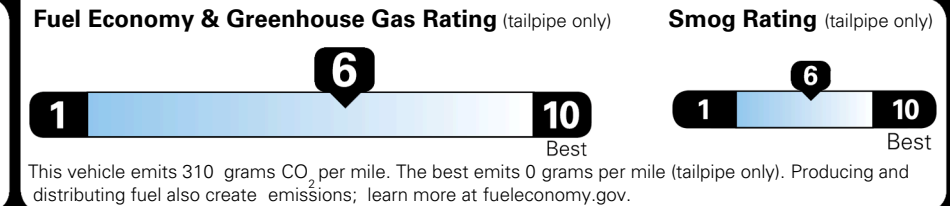

Actual results will vary for many reasons, including driving conditions and how you drive and maintain your vehicle. The average new vehicle gets 29 MPG and costs $8,500 to fuel over 5 years. Cost estimates are based on 15,000 miles per year at $ 3.30 per gallon. MPGe is miles per gasoline gallon equivalent. Vehicle emissions are a significant cause of climate change and smog.

fueleconomy.gov

Calculate personalized estimates and compare vehicles