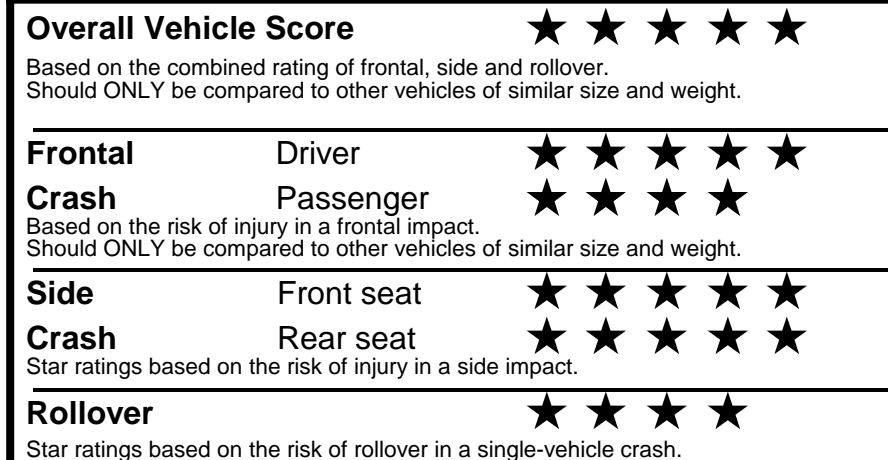

GOVERNMENT 5-STAR SAFETY RATINGS

PARTS CONTENT INFORMATION

FOR VEHICLES IN THIS CAR LINE U.S./CANADIAN PARTS CONTENT: 0 %

MAJOR SOURCES OF FOREIGN PARTS: KOREA: 90%

NOTE: PARTS CONTENT DOES NOT INCLUDE FINAL ASSEMBLY, DISTRIBUTION, OR OTHER NON-PARTS COSTS.

Star ratings range from 1 to 5 stars (★★★★★) with 5 being the highest. Source: National Highway Traffic Safety Administration (NHTSA). www.safercar.gov or 1-888-327-4236

FOR THIS VEHICLE FINAL ASSEMBLY POINT: HWASUNG, KOREA

COUNTRY OF ORIGIN: KOREA

ENGINE (MOTOR): KOREA

TRANSMISSION: KOREA

*Additional terms and conditions apply.
**Kia Connect may be currently unavailable for some Model Year 2022 and newer vehicles sold or purchased in Massachusetts; please see owners.kia.com for more information.
NOTE: When you purchase this vehicle, Kia America, Inc. collects personal information you provide to the dealership. For information on our collection and use of personal information and your rights, please see our Privacy Policy on www.kia.com.

Manufacturer's suggested retail price includes Manufacturer's recommended pre-delivery service. License and title fees, state and local taxes and other dealer installed options and accessories are not included in the manufacturer's suggested retail price.