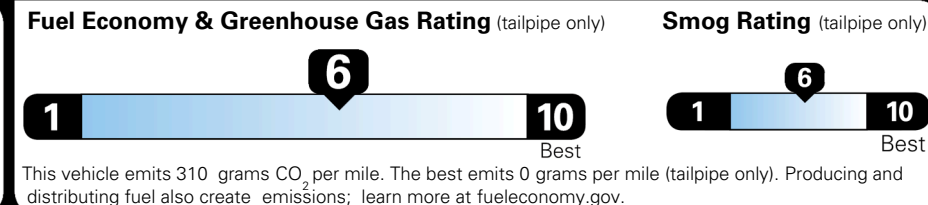

EPA DOT Fuel Economy and Environment

Gasoline Vehicle

You save \$0
 in fuel costs over 5 years compared to the average new vehicle.

Annual fuel cost
\$1,700

Actual results will vary for many reasons, including driving conditions and how you drive and maintain your vehicle. The average new vehicle gets 29 MPG and costs \$8,500 to fuel over 5 years. Cost estimates are based on 15,000 miles per year at \$ 3.30 per gallon. MPGe is miles per gasoline gallon equivalent. Vehicle emissions are a significant cause of climate change and smog.