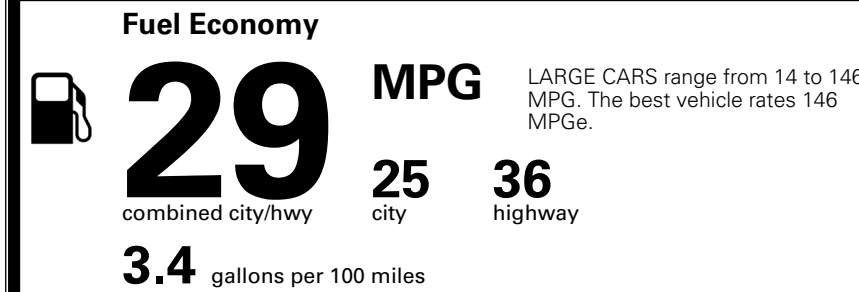

EPA DOT Fuel Economy and Environment

Gasoline Vehicle

You save $0
in fuel costs over 5 years compared to the average new vehicle.

Annual fuel cost
$1,700