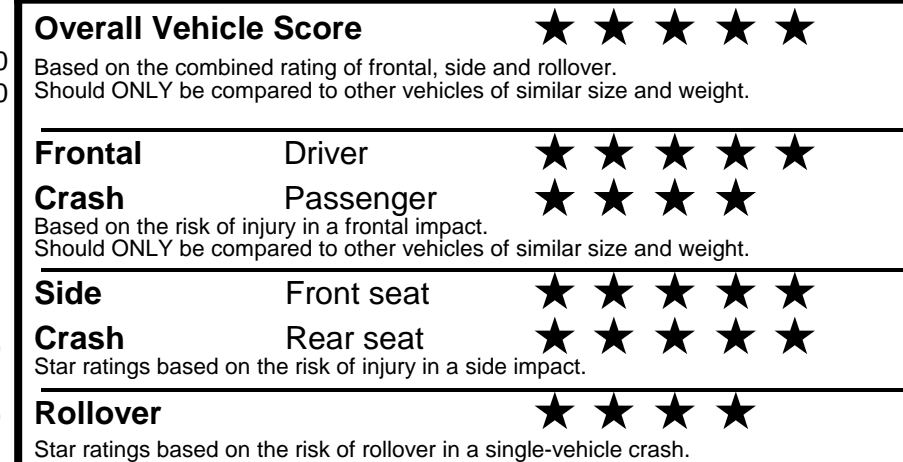

fueleconomy.gov

Calculate personalized estimates and compare vehicles

GOVERNMENT 5-STAR SAFETY RATINGS

Star ratings range from 1 to 5 stars (★★★★★) with 5 being the highest.
 Source: National Highway Traffic Safety Administration (NHTSA).
www.safercar.gov or 1-888-327-4236