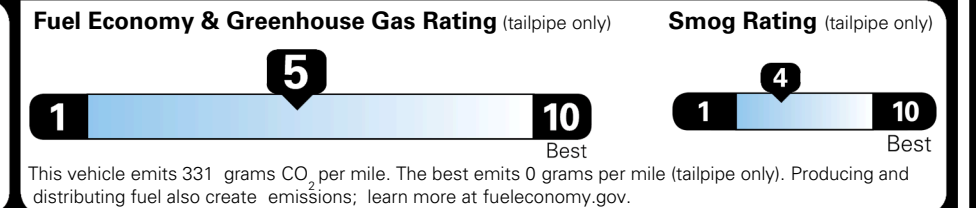

Actual results will vary for many reasons, including driving conditions and how you drive and maintain your vehicle. The average new vehicle gets 29 MPG and costs $8,500 to fuel over 5 years. Cost estimates are based on 15,000 miles per year at $ 3.30 per gallon. MPGe is miles per gasoline gallon equivalent. Vehicle emissions are a significant cause of climate change and smog.

fueleconomy.gov

Calculate personalized estimates and compare vehicles