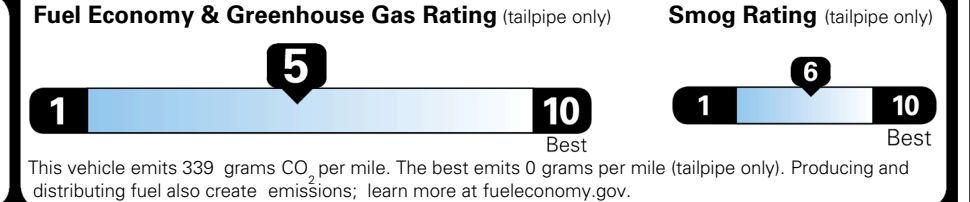

\$495.00
 \$1,300.00
 \$375.00

MSRP INCLUDING OPTIONS

\$ 37,260.00

INLAND FREIGHT AND HANDLING

\$ 1,445.00

TOTAL MANUFACTURER'S SUGGESTED RETAIL PRICE ▶

\$ 38,705.00

TOTAL ADDITIONAL WEIGHT: 1.4

EPA DOT Fuel Economy and Environment

Gasoline Vehicle

You spend
\$1,000
 more in fuel costs
 over 5 years
 compared to the
 average new vehicle.

Annual fuel cost
\$1,900

Actual results will vary for many reasons, including driving conditions and how you drive and maintain your vehicle. The average new vehicle gets 29 MPG and costs \$8,500 to fuel over 5 years. Cost estimates are based on 15,000 miles per year at \$ 3.30 per gallon. MPGe is miles per gasoline gallon equivalent. Vehicle emissions are a significant cause of climate change and smog.