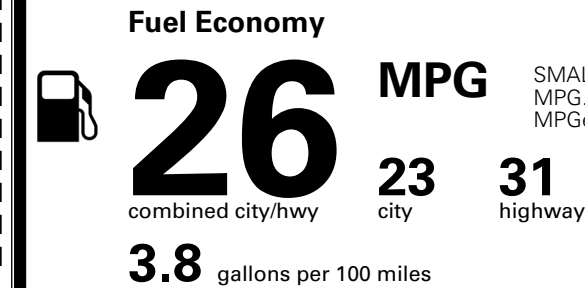

EPA DOT Fuel Economy and Environment

Gasoline Vehicle

SMALL SUVs range from 14 to 125 MPG. The best vehicle rates 146 MPGe.

You spend
$1,000
more in fuel costs
over 5 years
compared to the
average new vehicle.

Annual fuel cost
$1,900