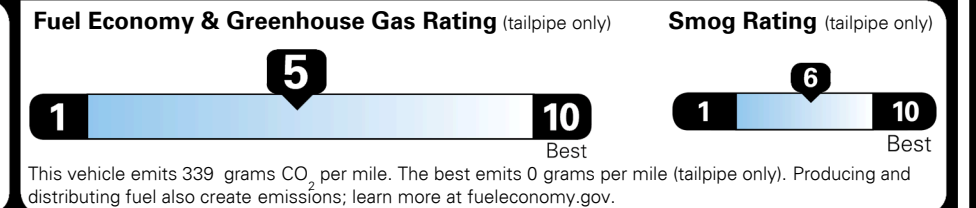

TOTAL ADDITIONAL WEIGHT: 1.9

EPA DOT Fuel Economy and Environment

Gasoline Vehicle

You spend \$1,000 more in fuel costs over 5 years compared to the average new vehicle.

Annual fuel cost \$1,900

Actual results will vary for many reasons, including driving conditions and how you drive and maintain your vehicle. The average new vehicle gets 29 MPG and costs \$8,500 to fuel over 5 years. Cost estimates are based on 15,000 miles per year at \$ 3.30 per gallon. MPGe is miles per gasoline gallon equivalent. Vehicle emissions are a significant cause of climate change and smog.