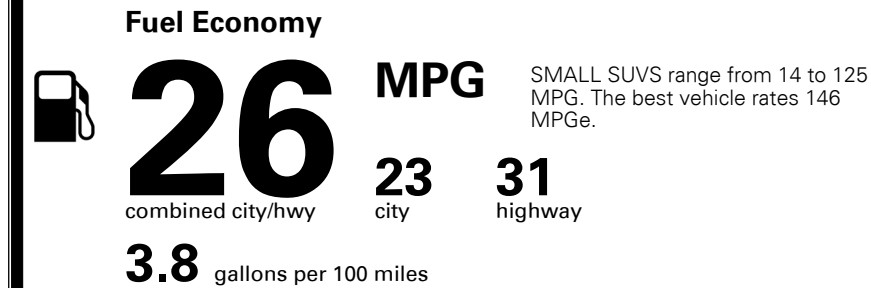

EPA DOT Fuel Economy and Environment

Gasoline Vehicle

You spend $1,000 more in fuel costs over 5 years compared to the average new vehicle.

Annual fuel cost $1,900