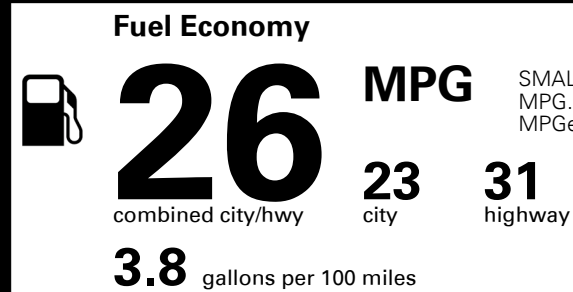

EPA DOT Fuel Economy and Environment

Gasoline Vehicle

SMALL SUVs range from 14 to 125 MPG. The best vehicle rates 146 MPGe.

You spend \$1,000 more in fuel costs over 5 years compared to the average new vehicle.