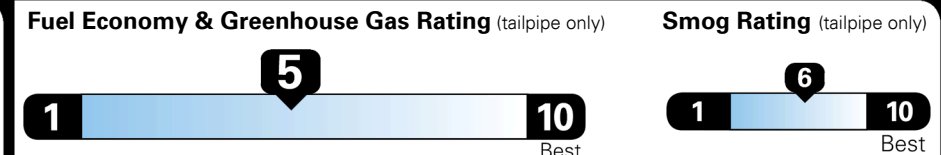

This vehicle emits 339 grams CO₂ per mile. The best emits 0 grams per mile (tailpipe only). Producing and distributing fuel also create emissions; learn more at fueleconomy.gov.

Actual results will vary for many reasons, including driving conditions and how you drive and maintain your vehicle. The average new vehicle gets 29 MPG and costs $8,500 to fuel over 5 years. Cost estimates are based on 15,000 miles per year at $ 3.30 per gallon. MPGe is miles per gasoline gallon equivalent. Vehicle emissions are a significant cause of climate change and smog.

fueleconomy.gov

Calculate personalized estimates and compare vehicles

GOVERNMENT 5-STAR SAFETY RATINGS

Overall Vehicle Score ★★★★★

Based on the combined rating of frontal, side and rollover. Should ONLY be compared to other vehicles of similar size and weight.

Frontal Driver ★★★★★

Crash Passenger ★★★★★

Based on the risk of injury in a frontal impact. Should ONLY be compared to other vehicles of similar size and weight.

Side Front seat ★★★★★

Crash Rear seat ★★★★★

Star ratings based on the risk of injury in a side impact.

Rollover ★★★★★

Star ratings based on the risk of rollover in a single-vehicle crash.

Star ratings range from 1 to 5 stars (★★★★★) with 5 being the highest.

Source: National Highway Traffic Safety Administration (NHTSA).

www.safercar.gov or 1-888-327-4236

Manufacturer's suggested retail price includes Manufacturer's recommended pre-delivery service. License and title fees, state and local taxes and other dealer installed options and accessories are not included in the manufacturer's suggested retail price.

PARTS CONTENT INFORMATION

FOR VEHICLES IN THIS CAR LINE U.S./CANADIAN PARTS CONTENT: 55 %

MAJOR SOURCES OF FOREIGN PARTS: KOREA: 30%

NOTE: PARTS CONTENT DOES NOT INCLUDE FINAL ASSEMBLY, DISTRIBUTION, OR OTHER NON-PARTS COSTS.

FOR THIS VEHICLE FINAL ASSEMBLY POINT: WEST POINT, GA, USA

COUNTRY OF ORIGIN ENGINE (MOTOR): USA

TRANSMISSION: USA