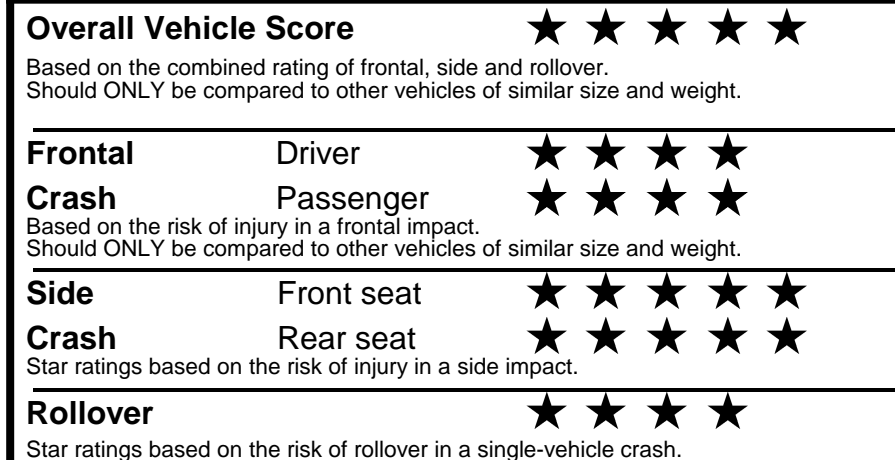

fueleconomy.gov

Calculate personalized estimates and compare vehicles

GOVERNMENT 5-STAR SAFETY RATINGS

Star ratings range from 1 to 5 stars (★★★★★) with 5 being the highest.
 Source: National Highway Traffic Safety Administration (NHTSA).
www.safercar.gov or 1-888-327-4236