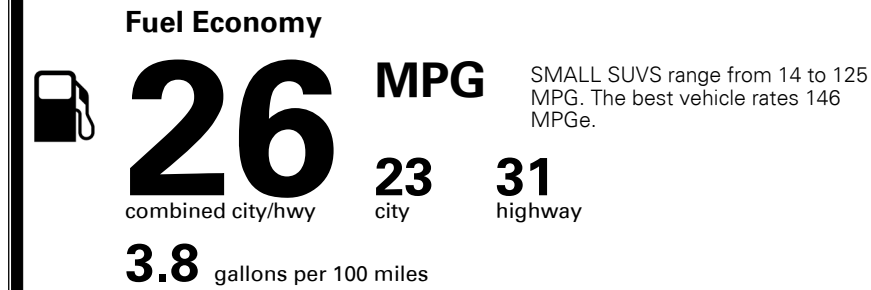

MANUFACTURER'S SUGGESTED RETAIL PRICE ▶

$ 32,190.00

ADDITIONAL INSTALLED EQUIPMENT:
(In addition to or in place of standard features)
Cargo Net $65.00
Auto-Dimming Mirror w/ HomeLink™ $375.00

MSRP INCLUDING OPTIONS

$ 32,630.00

INLAND FREIGHT AND HANDLING

$ 1,445.00

TOTAL MANUFACTURER'S SUGGESTED RETAIL PRICE ▶

$ 34,075.00

*Additional terms and conditions apply.
**Kia Connect may be currently unavailable for some Model Year 2022 and newer vehicles sold or purchased in Massachusetts; please see owners.kia.com for more information.
NOTE: When you purchase this vehicle, Kia America, Inc. collects personal information you provide to the dealership. For information on our collection and use of personal information and your rights, please see our Privacy Policy on www.kia.com.

TOTAL ADDITIONAL WEIGHT: 1.9

EPA DOT Fuel Economy and Environment

Gasoline Vehicle

You spend $1,000 more in fuel costs over 5 years compared to the average new vehicle.

Annual fuel cost $1,900