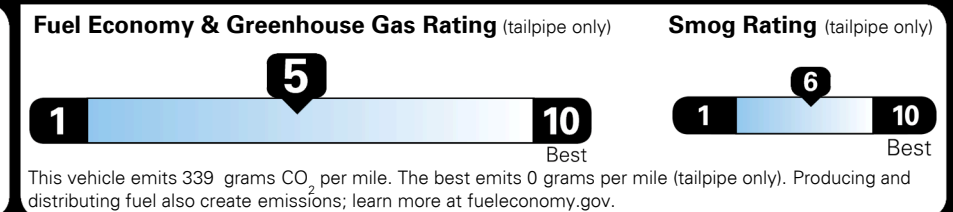

TOTAL ADDITIONAL WEIGHT: 1.9

EPA DOT Fuel Economy and Environment

Gasoline Vehicle

You spend \$1,000 more in fuel costs over 5 years compared to the average new vehicle.

Annual fuel cost \$1,900

Actual results will vary for many reasons, including driving conditions and how you drive and maintain your vehicle. The average new vehicle gets 29 MPG and costs \$8,500 to fuel over 5 years. Cost estimates are based on 15,000 miles per year at \$ 3.30 per gallon. MPGe is miles per gasoline gallon equivalent. Vehicle emissions are a significant cause of climate change and smog.