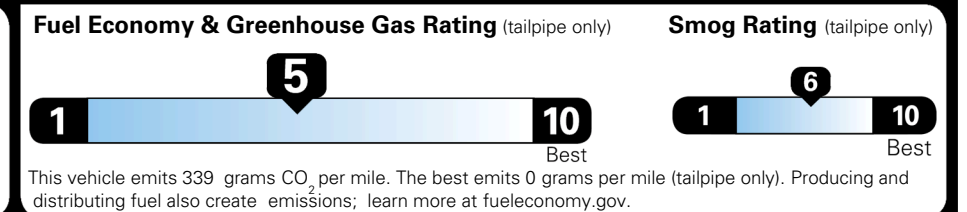

TOTAL ADDITIONAL WEIGHT: 2.2

EPA DOT Fuel Economy and Environment

Gasoline Vehicle

You spend \$1,000 more in fuel costs over 5 years compared to the average new vehicle.

Annual fuel cost \$1,900

Actual results will vary for many reasons, including driving conditions and how you drive and maintain your vehicle. The average new vehicle gets 29 MPG and costs \$8,500 to fuel over 5 years. Cost estimates are based on 15,000 miles per year at \$ 3.30 per gallon. MPGe is miles per gasoline gallon equivalent. Vehicle emissions are a significant cause of climate change and smog.