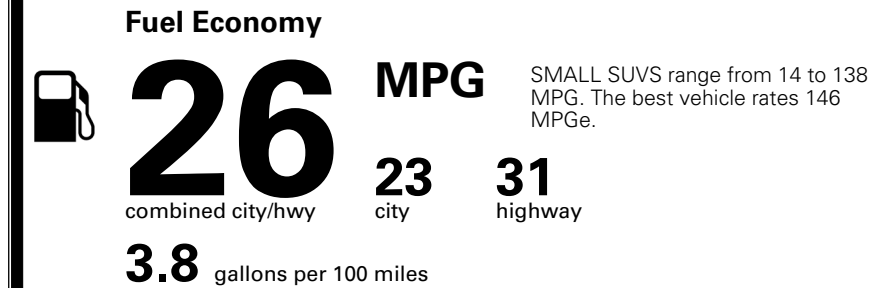

MSRP INCLUDING OPTIONS

\$ 33,305.00

INLAND FREIGHT AND HANDLING

\$ 1,495.00

TOTAL MANUFACTURER'S SUGGESTED RETAIL PRICE ▶

\$ 34,800.00

*Additional terms and conditions apply.
 **Kia Connect may be currently unavailable for some Model Year 2022 and newer vehicles sold or purchased in Massachusetts; please see owners.kia.com for more information.
 NOTE: When you purchase this vehicle, Kia America, Inc. collects personal information you provide to the dealership. For information on our collection and use of personal information and your rights, please see our Privacy Policy on www.kia.com.

TOTAL ADDITIONAL WEIGHT: 2.2

EPA DOT Fuel Economy and Environment

Gasoline Vehicle

You spend \$1,000 more in fuel costs over 5 years compared to the average new vehicle.

Annual fuel cost \$1,900

Actual results will vary for many reasons, including driving conditions and how you drive and maintain your vehicle. The average new vehicle gets 29 MPG and costs \$8,500 to fuel over 5 years. Cost estimates are based on 15,000 miles per year at \$ 3.30 per gallon. MPGe is miles per gasoline gallon equivalent. Vehicle emissions are a significant cause of climate change and smog.