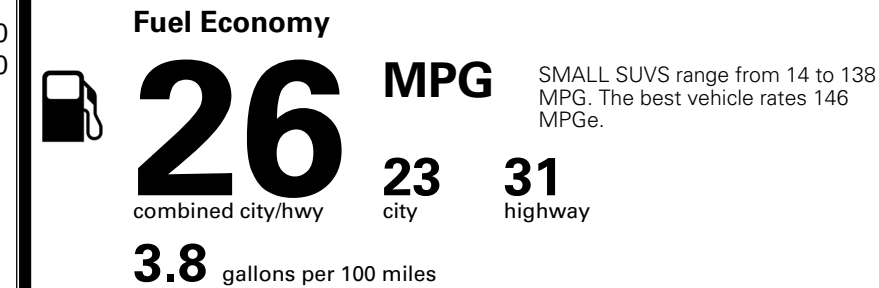

MSRP INCLUDING OPTIONS

\$ 32,810.00

INLAND FREIGHT AND HANDLING

\$ 1,495.00

TOTAL MANUFACTURER'S SUGGESTED RETAIL PRICE ▶

\$ 34,305.00

*Additional terms and conditions apply.
 **Kia Connect may be currently unavailable for some Model Year 2022 and newer vehicles sold or purchased in Massachusetts; please see owners.kia.com for more information.
 NOTE: When you purchase this vehicle, Kia America, Inc. collects personal information you provide to the dealership. For information on our collection and use of personal information and your rights, please see our Privacy Policy on www.kia.com.

TOTAL ADDITIONAL WEIGHT: 2.2

EPA DOT Fuel Economy and Environment

Gasoline Vehicle

You spend \$1,000 more in fuel costs over 5 years
 compared to the average new vehicle.

Annual fuel cost \$1,900

Actual results will vary for many reasons, including driving conditions and how you drive and maintain your vehicle. The average new vehicle gets 29 MPG and costs \$8,500 to fuel over 5 years. Cost estimates are based on 15,000 miles per year at \$ 3.30 per gallon. MPGe is miles per gasoline gallon equivalent. Vehicle emissions are a significant cause of climate change and smog.