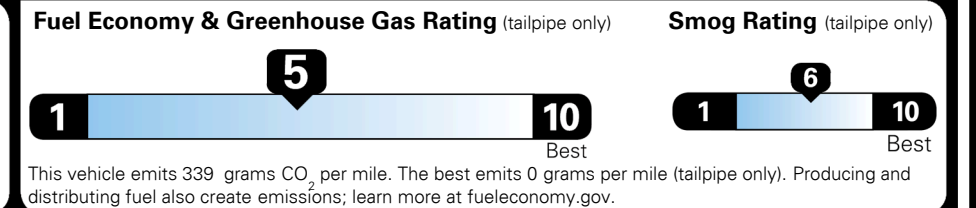

Actual results will vary for many reasons, including driving conditions and how you drive and maintain your vehicle. The average new vehicle gets 29 MPG and costs $8,500 to fuel over 5 years. Cost estimates are based on 15,000 miles per year at $ 3.30 per gallon. MPGe is miles per gasoline gallon equivalent. Vehicle emissions are a significant cause of climate change and smog.

fueleconomy.gov

Calculate personalized estimates and compare vehicles

GOVERNMENT 5-STAR SAFETY RATINGS

Overall Vehicle Score ★ ★ ★ ★ ★

Based on the combined rating of frontal, side and rollover. Should ONLY be compared to other vehicles of similar size and weight.

Frontal	Driver	★ ★ ★ ★ ★
Crash	Passenger	★ ★ ★ ★ ★
Based on the risk of injury in a frontal impact. Should ONLY be compared to other vehicles of similar size and weight.		
Side	Front seat	★ ★ ★ ★ ★
Crash	Rear seat	★ ★ ★ ★ ★
Star ratings based on the risk of injury in a side impact.		
Rollover		★ ★ ★ ★ ★
Star ratings based on the risk of rollover in a single-vehicle crash.		

Star ratings range from 1 to 5 stars (★★★★★) with 5 being the highest. Source: National Highway Traffic Safety Administration (NHTSA). www.safercar.gov or 1-888-327-4236

Manufacturer's suggested retail price includes Manufacturer's recommended pre-delivery service. License and title fees, state and local taxes and other dealer installed options and accessories are not included in the manufacturer's suggested retail price.

PARTS CONTENT INFORMATION

FOR VEHICLES IN THIS CAR LINE U.S./CANADIAN PARTS CONTENT: 55 %

MAJOR SOURCES OF FOREIGN PARTS: KOREA: 30%

NOTE: PARTS CONTENT DOES NOT INCLUDE FINAL ASSEMBLY, DISTRIBUTION, OR OTHER NON-PARTS COSTS.

FOR THIS VEHICLE FINAL ASSEMBLY POINT: WEST POINT, GA, USA

COUNTRY OF ORIGIN ENGINE (MOTOR): USA

TRANSMISSION: USA

*Additional terms and conditions apply.
**Kia Connect may be currently unavailable for some Model Year 2022 and newer vehicles sold or purchased in Massachusetts; please see owners.kia.com for more information.
NOTE: When you purchase this vehicle, Kia America, Inc. collects personal information you provide to the dealership. For information on our collection and use of personal information and your rights, please see our Privacy Policy on www.kia.com.