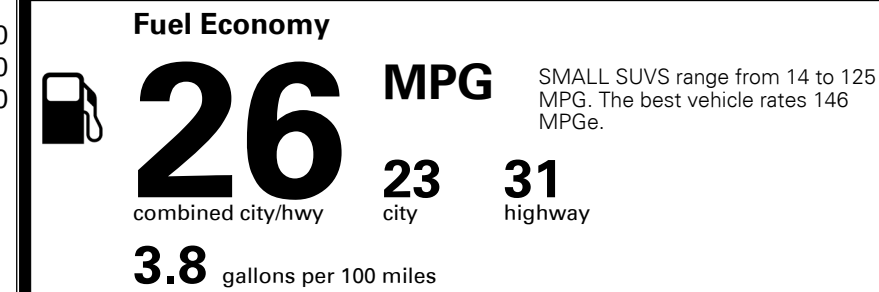

MSRP INCLUDING OPTIONS \$ 33,125.00

INLAND FREIGHT AND HANDLING \$ 1,445.00

TOTAL MANUFACTURER'S SUGGESTED RETAIL PRICE ▶ \$ 34,570.00

TOTAL ADDITIONAL WEIGHT: 1.9

EPA DOT Fuel Economy and Environment

Gasoline Vehicle