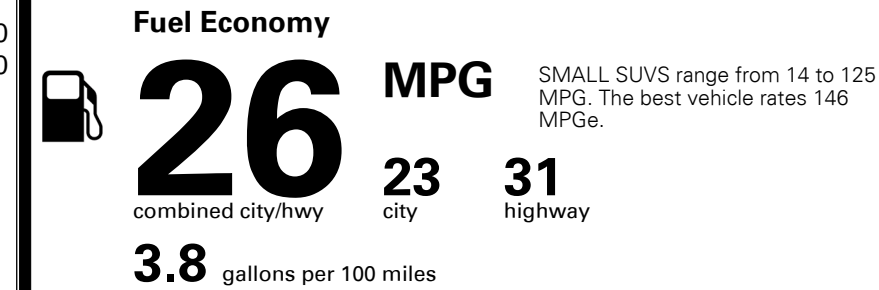

MSRP INCLUDING OPTIONS \$ 33,060.00

INLAND FREIGHT AND HANDLING \$ 1,445.00

TOTAL MANUFACTURER'S SUGGESTED RETAIL PRICE ▶ \$ 34,505.00

TOTAL ADDITIONAL WEIGHT: 1.4

EPA DOT Fuel Economy and Environment

Gasoline Vehicle