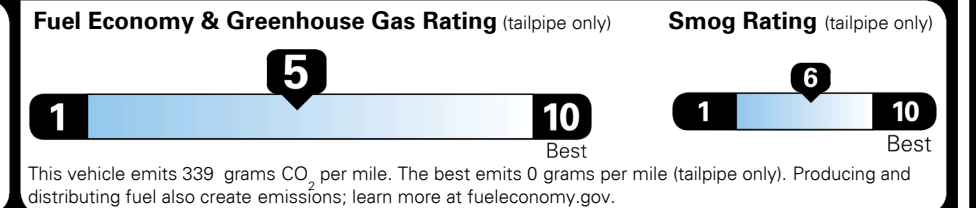

Actual results will vary for many reasons, including driving conditions and how you drive and maintain your vehicle. The average new vehicle gets 29 MPG and costs $8,500 to fuel over 5 years. Cost estimates are based on 15,000 miles per year at $ 3.30 per gallon. MPGe is miles per gasoline gallon equivalent. Vehicle emissions are a significant cause of climate change and smog.

fueleconomy.gov

Calculate personalized estimates and compare vehicles

GOVERNMENT 5-STAR SAFETY RATINGS

Overall Vehicle Score ★ ★ ★ ★ ★

Based on the combined rating of frontal, side and rollover. Should ONLY be compared to other vehicles of similar size and weight.

Frontal	Driver	★ ★ ★ ★ ★
Crash	Passenger	★ ★ ★ ★ ★
Based on the risk of injury in a frontal impact. Should ONLY be compared to other vehicles of similar size and weight.		
Side	Front seat	★ ★ ★ ★ ★
Crash	Rear seat	★ ★ ★ ★ ★
Star ratings based on the risk of injury in a side impact.		
Rollover		★ ★ ★ ★ ★
Star ratings based on the risk of rollover in a single-vehicle crash.		

Star ratings range from 1 to 5 stars (★★★★★) with 5 being the highest.
Source: National Highway Traffic Safety Administration (NHTSA).
www.safercar.gov or 1-888-327-4236

Manufacturer's suggested retail price includes Manufacturer's recommended pre-delivery service. License and title fees, state and local taxes and other dealer installed options and accessories are not included in the manufacturer's suggested retail price.

PARTS CONTENT INFORMATION

FOR VEHICLES IN THIS CAR LINE U.S./CANADIAN PARTS CONTENT: 55 %

MAJOR SOURCES OF FOREIGN PARTS: KOREA: 30%

NOTE: PARTS CONTENT DOES NOT INCLUDE FINAL ASSEMBLY, DISTRIBUTION, OR OTHER NON-PARTS COSTS.

FOR THIS VEHICLE FINAL ASSEMBLY POINT: WEST POINT, GA, USA

COUNTRY OF ORIGIN
ENGINE (MOTOR): USA
TRANSMISSION: USA

*Additional terms and conditions apply.
**Kia Connect may be currently unavailable for some Model Year 2022 and newer vehicles sold or purchased in Massachusetts; please see owners.kia.com for more information.
NOTE: When you purchase this vehicle, Kia America, Inc. collects personal information you provide to the dealership. For information on our collection and use of personal information and your rights, please see our Privacy Policy on www.kia.com.