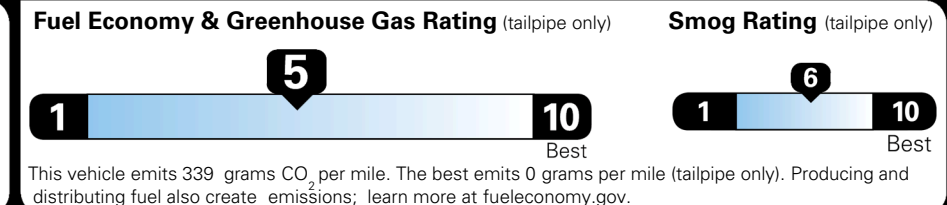

TOTAL ADDITIONAL WEIGHT: 2.2

EPA DOT Fuel Economy and Environment

Gasoline Vehicle

You spend \$1,000 more in fuel costs over 5 years compared to the average new vehicle.

Annual fuel cost \$1,900

Actual results will vary for many reasons, including driving conditions and how you drive and maintain your vehicle. The average new vehicle gets 29 MPG and costs \$8,500 to fuel over 5 years. Cost estimates are based on 15,000 miles per year at \$ 3.30 per gallon. MPGe is miles per gasoline gallon equivalent. Vehicle emissions are a significant cause of climate change and smog.