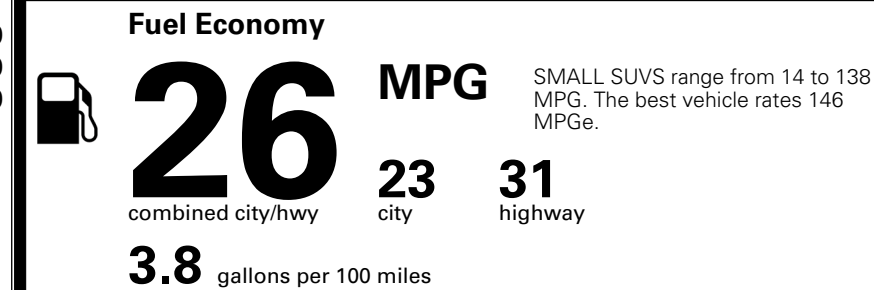

MSRP INCLUDING OPTIONS

\$ 33,305.00

INLAND FREIGHT AND HANDLING

\$ 1,495.00

TOTAL MANUFACTURER'S SUGGESTED RETAIL PRICE ▶

\$ 34,800.00

*Additional terms and conditions apply.
 **Kia Connect may be currently unavailable for some Model Year 2022 and newer vehicles sold or purchased in Massachusetts; please see owners.kia.com for more information.
 NOTE: When you purchase this vehicle, Kia America, Inc. collects personal information you provide to the dealership. For information on our collection and use of personal information and your rights, please see our Privacy Policy on www.kia.com.

TOTAL ADDITIONAL WEIGHT: 2.2

EPA DOT Fuel Economy and Environment

Gasoline Vehicle

You spend \$1,000 more in fuel costs over 5 years compared to the average new vehicle.

Annual fuel cost \$1,900

Actual results will vary for many reasons, including driving conditions and how you drive and maintain your vehicle. The average new vehicle gets 29 MPG and costs \$8,500 to fuel over 5 years. Cost estimates are based on 15,000 miles per year at \$ 3.30 per gallon. MPGe is miles per gasoline gallon equivalent. Vehicle emissions are a significant cause of climate change and smog.