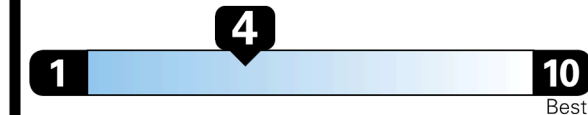

2027 TELLURIDE X-PRO SX-PRESTIGE AWD

MODEL/OPT.CODE: JAC44B5 / 10
EXTERIOR COLOR: PANTHERA METAL
INTERIOR COLOR: BLACK
VEHICLE ID NUMBER: 5XYPLES12VG005114
PORT OF ENTRY: WEST POINT

Sold To: NJ043
Turnersville Kia
2900 ROUTE 42
SICKLERVILLE NJ 08081

Ship To: NJ043

STANDARD FEATURES

STANDARD SX-PRESTIGE AWD FEATURES

MECHANICAL
2.5L Turbo Engine; 274hp & 311 lb-ft Torque
8-Speed Automatic Transmission
All-Wheel Drive w/ Terrain Mode
Self-Leveling Rear Suspension

ADVANCED DRIVER-ASSISTANCE SYSTEMS

Forward Collision-Avoidance Assist 2
Blind-Spot Collision-Avoidance Assist
Rear Cross-Traffic Collision-Avoidance Assist
Lane Keeping Assist & Lane Following Assist 2
Safe Exit Assist & Highway Driving Assist 2
Parking Distance Warning - Forward / Reverse / Side
Parking Collision-Avoidance Assist - Reverse
Surround View Monitor & Blind-Spot View Monitor
Remote Smart Parking Assist
Navigation-Based Smart Cruise Control-Curve

SAFETY

Dual Front Advanced Airbags & Driver's Knee Airbag
Dual Front and Rear Seat-Mounted Side Airbags
Front Center & Full-Length Curtain Airbags

INTERIOR, COMFORT & CONVENIENCE

Dual 12.3" Screen Panoramic Display w/ Navigation
Head-Up Display and Ergo Motion Driver's Seat
Kia Connect w/Comp 3-Yr Ultimate.* Where Available**
SIRIUSXM® w/Free 3-Mo. Subscription*
Meridian Premium Audio System
Digital Rear View Mirror & 115V Inverter Outlet
Dual Wireless Phone Charger & HomeLink™ Garage Opener
SynTex & SynTex Suede Seating Material
Heated & Ventilated Power Adjustable Front Seats
Heated & Ventilated 2nd Row Captain's Chairs (2 Seats)
Power Tilt & Telescopic Heated Steering Wheel w/ Memory
Engineered Wood Interior Accents

EXTERIOR