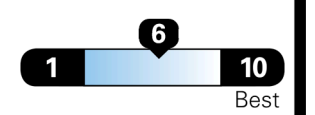

Smog Rating (tailpipe only)

This vehicle emits 467 grams CO₂ per mile. The best emits 0 grams per mile (tailpipe only). Producing and distributing fuel also create emissions; learn more at fueleconomy.gov.

Actual results will vary for many reasons, including driving conditions and how you drive and maintain your vehicle. The average new vehicle gets 29 MPG and costs $8,500 to fuel over 5 years. Cost estimates are based on 15,000 miles per year at $ 3.30 per gallon. MPGe is miles per gasoline gallon equivalent. Vehicle emissions are a significant cause of climate change and smog.

fueleconomy.gov

Calculate personalized estimates and compare vehicles