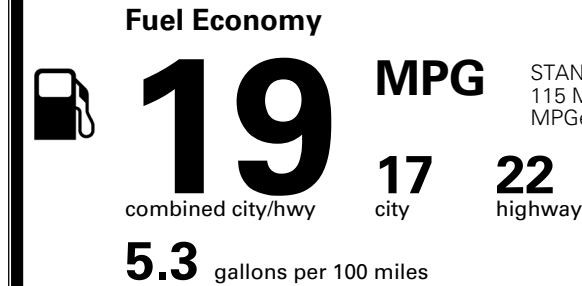

MSRP INCLUDING OPTIONS

\$ 56,790.00

INLAND FREIGHT AND HANDLING

\$ 1,545.00

TOTAL MANUFACTURER'S SUGGESTED RETAIL PRICE ▶

\$ 58,335.00

TOTAL ADDITIONAL WEIGHT:

EPA DOT Fuel Economy and Environment

Gasoline Vehicle

STANDARD SUVs range from 12 to 115 MPG. The best vehicle rates 146 MPGe.

You spend
\$4,500
 more in fuel costs
 over 5 years
 compared to the
 average new vehicle.

Annual fuel cost
\$2,600