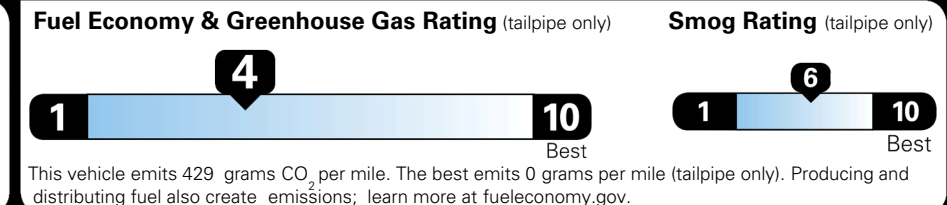

Actual results will vary for many reasons, including driving conditions and how you drive and maintain your vehicle. The average new vehicle gets 29 MPG and costs $8,000 to fuel over 5 years. Cost estimates are based on 15,000 miles per year at $ 3.10 per gallon. MPGe is miles per gasoline gallon equivalent. Vehicle emissions are a significant cause of climate change and smog.

fueleconomy.gov

Calculate personalized estimates and compare vehicles

GOVERNMENT 5-STAR SAFETY RATINGS

Overall Vehicle Score	Not Rated	
Based on the combined rating of frontal, side and rollover. Should ONLY be compared to other vehicles of similar size and weight.		
Frontal Crash	Driver	Not Rated
Based on the risk of injury in a frontal impact. Should ONLY be compared to other vehicles of similar size and weight.	Passenger	Not Rated
Side Crash	Front seat	Not Rated
Star ratings based on the risk of injury in a side impact.	Rear seat	Not Rated
Rollover	Not Rated	
Star ratings based on the risk of rollover in a single-vehicle crash.		

Star ratings range from 1 to 5 stars (★★★★★) with 5 being the highest.
Source: National Highway Traffic Safety Administration (NHTSA).
www.safercar.gov or 1-888-327-4236

Manufacturer's suggested retail price includes Manufacturer's recommended pre-delivery service. License and title fees, state and local taxes and other dealer installed options and accessories are not included in the manufacturer's suggested retail price.

PARTS CONTENT INFORMATION

FOR VEHICLES IN THIS CAR LINE U.S./CANADIAN PARTS CONTENT: 50 %

MAJOR SOURCES OF FOREIGN PARTS: KOREA: 35%

NOTE: PARTS CONTENT DOES NOT INCLUDE FINAL ASSEMBLY, DISTRIBUTION, OR OTHER NON-PARTS COSTS.

FOR THIS VEHICLE FINAL ASSEMBLY POINT: WEST POINT, GA, USA

COUNTRY OF ORIGIN ENGINE (MOTOR): KOREA
TRANSMISSION: USA