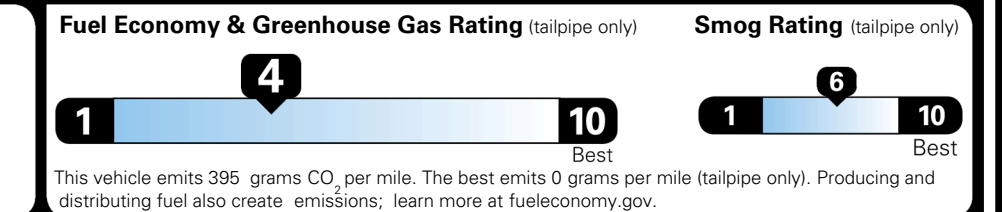

You spend $2,500 more in fuel costs over 5 years compared to the average new vehicle.

Annual fuel cost $2,100