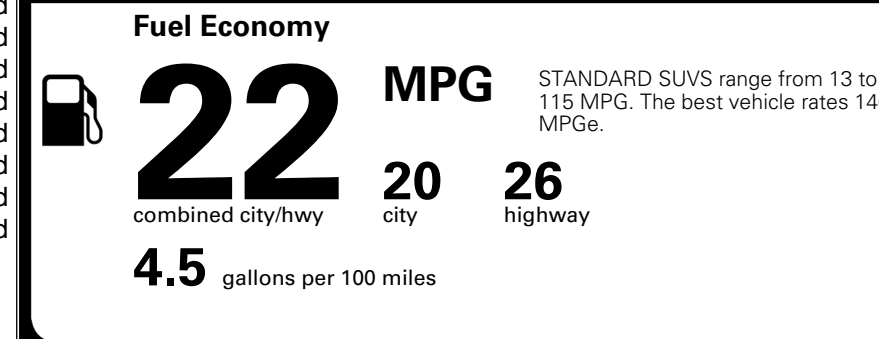

## EPA DOT Fuel Economy and Environment

Gasoline Vehicle

**You spend \$2,500 more in fuel costs over 5 years** compared to the average new vehicle.

**Annual fuel cost \$2,100**

Actual results will vary for many reasons, including driving conditions and how you drive and maintain your vehicle. The average new vehicle gets 29 MPG and costs \$8,000 to fuel over 5 years. Cost estimates are based on 15,000 miles per year at \$ 3.10 per gallon. MPGe is miles per gasoline gallon equivalent. Vehicle emissions are a significant cause of climate change and smog.