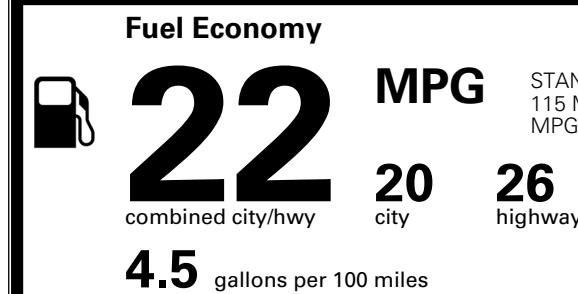

INLAND FREIGHT AND HANDLING

\$ 1,545.00

TOTAL MANUFACTURER'S SUGGESTED RETAIL PRICE ▶

\$ 44,130.00

TOTAL ADDITIONAL WEIGHT:

EPA DOT Fuel Economy and Environment

Gasoline Vehicle

You spend
\$2,500
 more in fuel costs
 over 5 years
 compared to the
 average new vehicle.