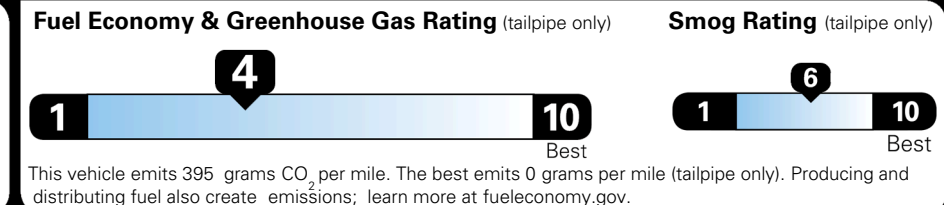

You spend
$2,500
more in fuel costs
over 5 years
compared to the
average new vehicle.

Annual fuel cost
$2,100