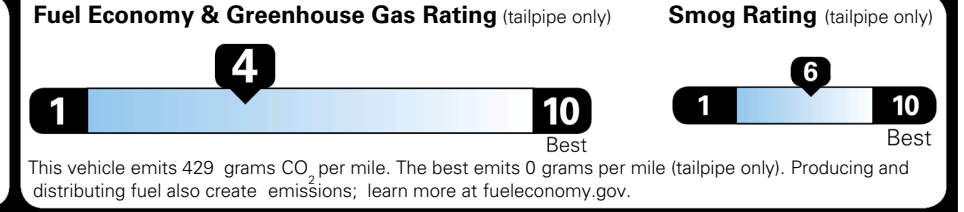

Actual results will vary for many reasons, including driving conditions and how you drive and maintain your vehicle. The average new vehicle gets 29 MPG and costs $8,000 to fuel over 5 years. Cost estimates are based on 15,000 miles per year at $ 3.10 per gallon. MPGe is miles per gasoline gallon equivalent. Vehicle emissions are a significant cause of climate change and smog.

fueleconomy.gov

Calculate personalized estimates and compare vehicles

GOVERNMENT 5-STAR SAFETY RATINGS

Overall Vehicle Score	Not Rated	
Based on the combined rating of frontal, side and rollover. Should ONLY be compared to other vehicles of similar size and weight.		
Frontal	Driver	Not Rated
Crash	Passenger	Not Rated
Based on the risk of injury in a frontal impact. Should ONLY be compared to other vehicles of similar size and weight.		
Side	Front seat	Not Rated
Crash	Rear seat	Not Rated
Star ratings based on the risk of injury in a side impact.		
Rollover	Not Rated	
Star ratings based on the risk of rollover in a single-vehicle crash.		

Star ratings range from 1 to 5 stars (★★★★★) with 5 being the highest.
Source: National Highway Traffic Safety Administration (NHTSA).
www.safercar.gov or 1-888-327-4236

Manufacturer's suggested retail price includes Manufacturer's recommended pre-delivery service. License and title fees, state and local taxes and other dealer installed options and accessories are not included in the manufacturer's suggested retail price.

PARTS CONTENT INFORMATION

FOR VEHICLES IN THIS CAR LINE U.S./CANADIAN PARTS CONTENT: 50 %

MAJOR SOURCES OF FOREIGN PARTS: KOREA: 35%

NOTE: PARTS CONTENT DOES NOT INCLUDE FINAL ASSEMBLY, DISTRIBUTION, OR OTHER NON-PARTS COSTS.

FOR THIS VEHICLE FINAL ASSEMBLY POINT: WEST POINT, GA, USA

COUNTRY OF ORIGIN
ENGINE (MOTOR): KOREA
TRANSMISSION: USA