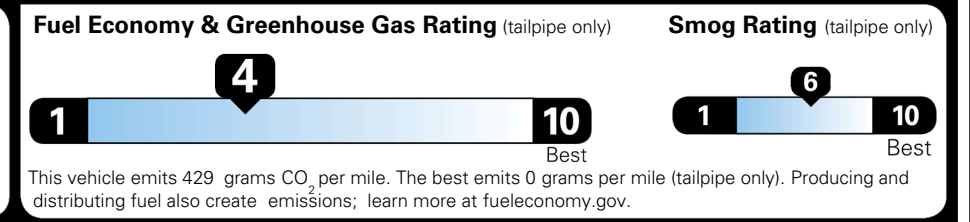

Actual results will vary for many reasons, including driving conditions and how you drive and maintain your vehicle. The average new vehicle gets 29 MPG and costs $8,000 to fuel over 5 years. Cost estimates are based on 15,000 miles per year at $ 3.10 per gallon. MPGe is miles per gasoline gallon equivalent. Vehicle emissions are a significant cause of climate change and smog.

fueleconomy.gov

Calculate personalized estimates and compare vehicles

GOVERNMENT 5-STAR SAFETY RATINGS

Overall Vehicle Score	Not Rated	
Based on the combined rating of frontal, side and rollover. Should ONLY be compared to other vehicles of similar size and weight.		
Frontal Crash	Driver	Not Rated
	Passenger	Not Rated
Based on the risk of injury in a frontal impact. Should ONLY be compared to other vehicles of similar size and weight.		
Side Crash	Front seat	Not Rated
	Rear seat	Not Rated
Star ratings based on the risk of injury in a side impact.		
Rollover	Not Rated	
Star ratings based on the risk of rollover in a single-vehicle crash.		

Star ratings range from 1 to 5 stars (★★★★★) with 5 being the highest.
Source: National Highway Traffic Safety Administration (NHTSA).
www.safercar.gov or 1-888-327-4236

Manufacturer's suggested retail price includes Manufacturer's recommended pre-delivery service. License and title fees, state and local taxes and other dealer installed options and accessories are not included in the manufacturer's suggested retail price.

PARTS CONTENT INFORMATION

FOR VEHICLES IN THIS CAR LINE U.S./CANADIAN PARTS CONTENT: 50 %

MAJOR SOURCES OF FOREIGN PARTS: KOREA: 35%

NOTE: PARTS CONTENT DOES NOT INCLUDE FINAL ASSEMBLY, DISTRIBUTION, OR OTHER NON-PARTS COSTS.

FOR THIS VEHICLE FINAL ASSEMBLY POINT: WEST POINT, GA, USA

COUNTRY OF ORIGIN ENGINE (MOTOR): KOREA
TRANSMISSION: USA