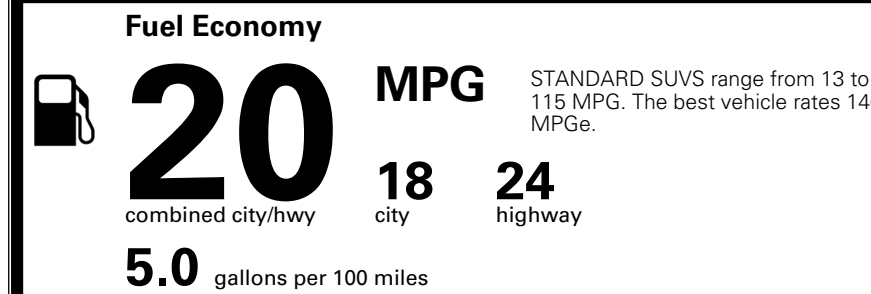

\$495.00
 \$625.00
 \$390.00
 \$45.00

\$ 48,845.00

\$ 1,545.00

\$ 50,390.00

EPA DOT Fuel Economy and Environment

Gasoline Vehicle

You spend \$3,500 more in fuel costs over 5 years compared to the average new vehicle.