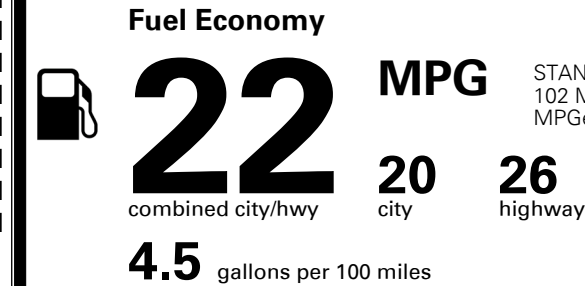

## EPA DOT Fuel Economy and Environment

Gasoline Vehicle

STANDARD SUVs range from 13 to 102 MPG. The best vehicle rates 140 MPGe.

You spend  
**\$2,500**  
 more in fuel costs  
 over 5 years  
 compared to the  
 average new vehicle.